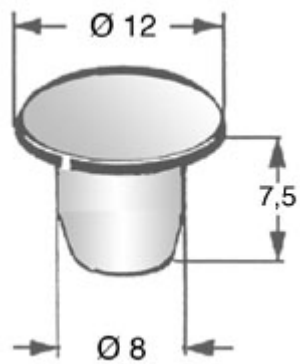

14.10.081

Hole Plugs

Material	LD-Polyethylene
Outside Dia.	12,0 mm
Dia.Mounting Hole	8,0 mm
Skiffy-No.	055 0080 000 03
Type	Blindhole Caps
Color	Color natural
Model	Knock Out Seals
Special	Fit in metric thread M9x1 RoHS konform