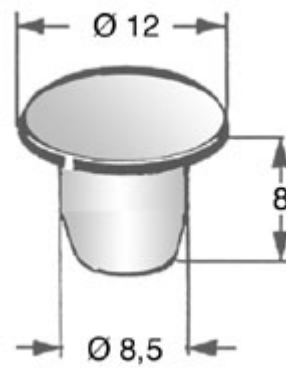

14.10.082

Hole Plugs

Material	LD-Polyethlene
Outside Dia.	12,0 mm
Dia.Mounting Hole	8,5 mm
Skiffy-No.	055 0085 000 03
Type	Blindhole Caps
Color	Color natural
Model	Knock Out Seals
Design	stuff plug resolvable RoHS konform