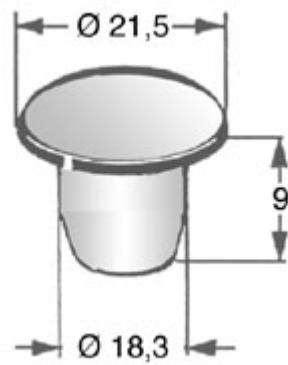

Detailed View

14.10.181

Hole Plugs

Material	LD-Polyethylene
Outside Dia.	21,5 mm
Dia.Mounting Hole	18,3 mm
Skiffy-No.	055 0183 000 03
Type	Blindhole Caps
Color	Color natural
Model	Knock Out Seals
Design	stuff plug resolvable RoHS konform