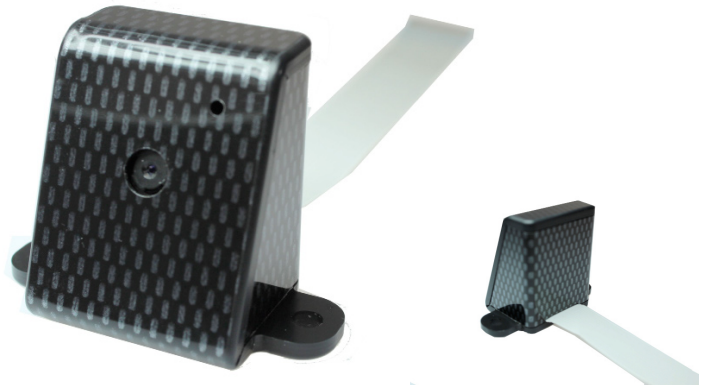

DIECAST & METAL BOXES

DESKTOP & INSTRUMENT CASES

POTTING BOXES

19" ENCLOSURES

19" SUBRACKS

CUSTOM SIZED ENCLOSURES

CUSTOM SERVICES

No screws, no glue – just add your **Raspberry Pi** Camera!

- Designed to house the **Pi Camera** via clip-in grooves - **NO SCREWS REQUIRED!**
- All cut-outs are pre-cut into the case - **NO MODS REQUIRED!**
- Wall mountable
- High **Gloss Finish**

Material:

- Thickness 3mm: HB Rated
- Coloured Materials: High Impact Polystyrene (HIPS)
- Carbon Fibre Finish: Acrylic Capped ABS

Raspberry Pi Camera not included

Available in a range of colours: Gloss Finish

Crystal Clear

White

Black

*Carbon Fibre

* Carbon fibre finish:Acrylic capped ABS

CB PART NO.	COLOURS
CBRPC-WHT-NL	White
CBRPC-CAR-NL	Carbon Fibre
CBRPC-BLK-NL	Black
CBRPC-CLR-NL	Crystal Clear