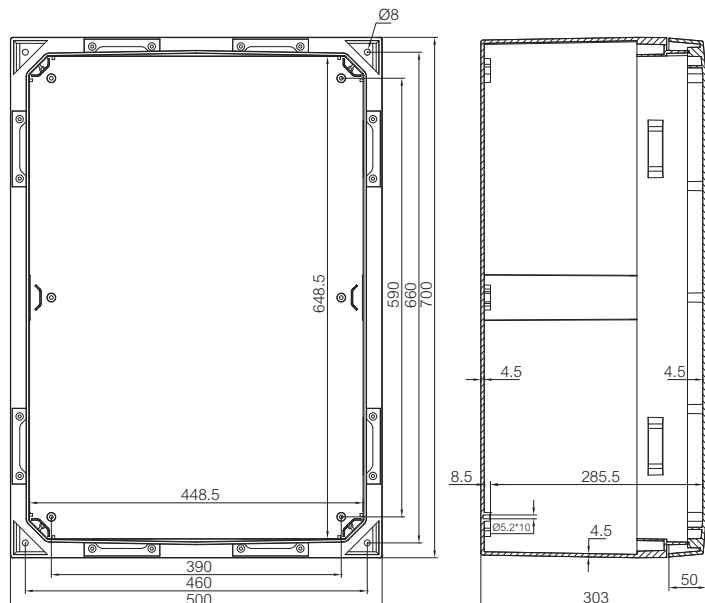

**ARCA 705030**

Sample photo

**Order symbol:** ARCA 705030  
**Product nbr:** 8120017  
**Description:** Cabinet, PC  
**Remarks:** Grey cover, 2-point locking, hinges on the long side

**EAN:** 6418074079282  
**EI. number:**  
 Finland: 3423112  
 Denmark: 8212091155  
 Sweden: 2500120  
 Norway:

Including: Cabinet base, door with PUR gasket, mounting plate, screws for mounting plate. 3mm double bit lock(s) with key.  
 S versions with swinghandle 3-point locking system. F versions with flange opening. Door guide included.

Dimensions:		Length	Width	Height	Rating:
<b>mm:</b>		700	500	300	Ingress Protection (EN 60529): IP 66
<b>inch:</b>		27.6	19.7	11.8	Impact Resistance (EN 62262): IK 10 +35°C /IK 08 -25°C
Materials:					Electrical insulation: Totally insulated
<b>Material:</b>		Polycarbonate			Halogen free (DIN/VDE 0472, Part 815): Yes
<b>Base colour:</b>		RAL 7035			UV resistance: UL 508
<b>Cover colour:</b>		RAL 7035			Glow Wire Test (IEC 695-2-1) °C: 960
<b>Gasket material:</b>		PUR			Certificates:
					Fimko
Temperatures:					
<b>Short term:</b>		-40 ... 120 °C			
<b>Continuous:</b>		-40 ... 80 °C			
<b>Short term:</b>		-40 ... 250 °F			
<b>Continuous:</b>		-40 ... 175 °F			
Accessories:					
MPS ARCA 7050		Mounting plate			
MPP ARCA 7050		Mounting plate perforated			
MPX ARCA 7050		Mounting plate			
DRS ARCA 705025		DIN rail frame set			
DRS ARCA 705030		DIN rail frame set			
IDS ARCA 7050		Inner door set			
PMK ARCA 50		Pole mounting kit			

ARCA 700x500x300

ARCA 500x700x300