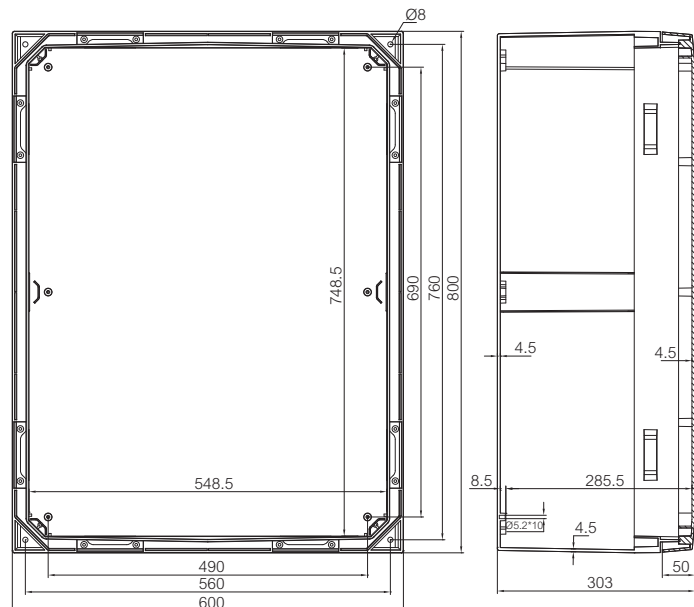

Order symbol: ARCA 608030
Product nbr: 8120029
Description: Cabinet, PC
Remarks: Grey cover, 2-point locking, hinges on the short side

EAN: 6418074085160
EI. number:
Finland: 3424064
Denmark: 8212095368
Sweden: 2500121
Norway:

Including: Cabinet base, door with PUR gasket, mounting plate, screws for mounting plate. 3mm double bit lock(s) with key.
S versions with swinghandle 3-point locking system. F versions with flange opening. Door guide included.

Dimensions:		Length	Width	Height	Rating:
mm:		600	800	300	Ingress Protection (EN 60529): IP 66
inch:		23.6	31.5	11.8	Impact Resistance (EN 62262): IK 10 +35°C /IK 08 -25°C
Materials:					
Material:		Polycarbonate			
Base colour:		RAL 7035			
Cover colour:		RAL 7035			
Gasket material:		PUR			
Temperatures:					
Short term:		-40 ... 120 °C			
Continuous:		-40 ... 80 °C			
Short term:		-40 ... 250 °F			
Continuous:		-40 ... 175 °F			
Accessories:					
MPP ARCA 8060		Mounting plate perforated			
MPS ARCA 8060		Mounting plate			
MPX ARCA 8060		Mounting plate			
PMK ARCA 80		Pole mounting kit			
					Certificates:
					Fimko

ARCA 800x600x300

ARCA 600x800x300