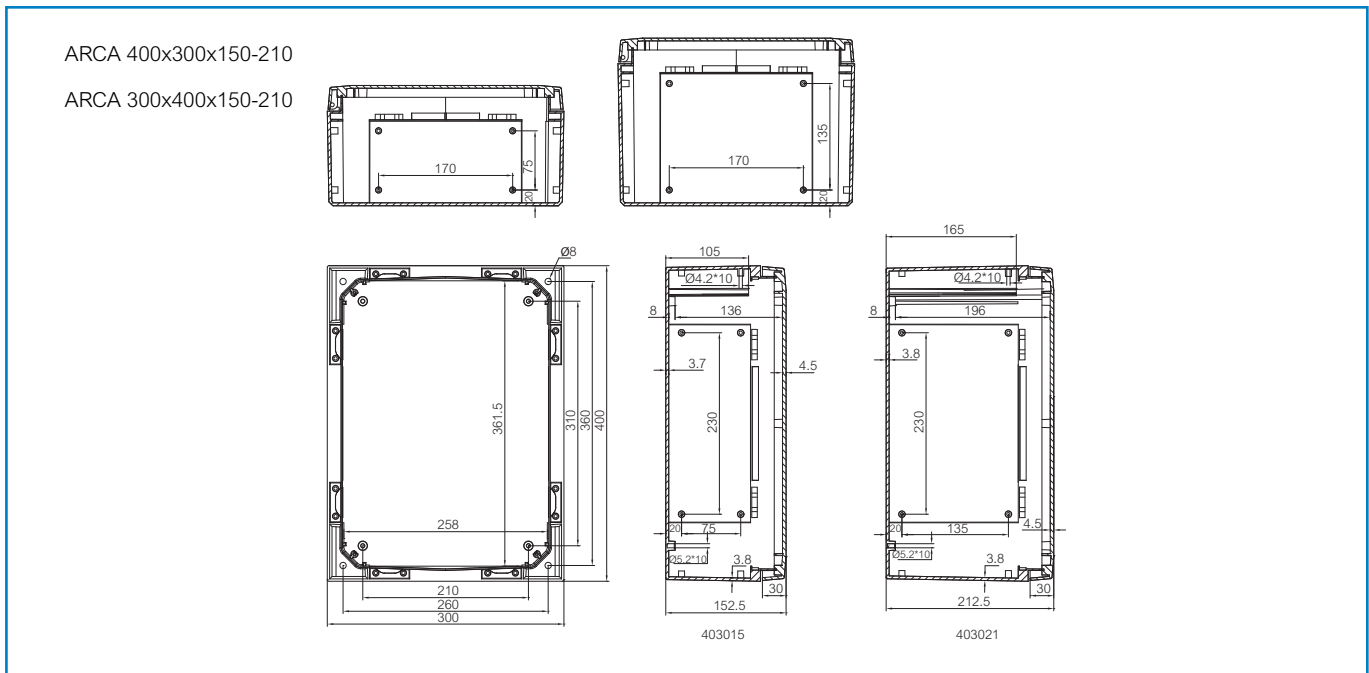

**ARCA 304015**

Sample photo

**Order symbol:** ARCA 304015  
**Product nbr:** 8120022  
**Description:** Cabinet, PC  
**Remarks:** Grey cover, 2-point locking, hinges on the short side

**EAN:** 6418074079336  
**EI. number:**  
 Finland: 3423119  
 Denmark: 8212091207  
 Sweden: 2500111  
 Norway:

Including: Cabinet base, door with PUR gasket, mounting plate, screws for mounting plate. 3mm double bit lock(s) with key.  
 S versions with swinghandle 3-point locking system. F versions with flange opening. Door guide included.

Dimensions:		Length	Width	Height	Rating:
<b>mm:</b>		300	400	150	Ingress Protection (EN 60529): IP 66
<b>inch:</b>		11.8	15.7	5.9	Impact Resistance (EN 62262): IK 10 +35°C /IK 08 -25°C
<b>Materials:</b>					
<b>Material:</b>		Polycarbonate			
<b>Base colour:</b>		RAL 7035			
<b>Cover colour:</b>		RAL 7035			
<b>Gasket material:</b>		PUR			
<b>Temperatures:</b>					
<b>Short term:</b>		-40 ... 120 °C			
<b>Continuous:</b>		-40 ... 80 °C			
<b>Short term:</b>		-40 ... 250 °F			
<b>Continuous:</b>		-40 ... 175 °F			
<b>Accessories:</b>					
MPS ARCA 4030		Mounting plate			
MPP ARCA 4030		Mounting plate perforated			
MPX ARCA 4030		Mounting plate			
DRS ARCA 304015		DIN rail frame set			
DRS ARCA 304021		DIN rail frame set			
PMK ARCA 40		Pole mounting kit			
<b>Certificates:</b>					
Fimko					