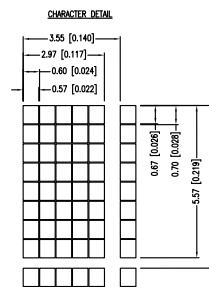

InfoVue™ OLED Display

Spec & Technical Information

LOD-H12864DP-G

P/N	Size	Background Color	Pixel Color	MIN View Angle	Operating Temp
LOD-H12864DP-G	128x64	Black	Green	65°	-40°C to +70°C

CHARACTER DETAIL
SCALE: 10:1

LOD-H01602DP/A-Y

P/N	Size	Background Color	Pixel Color	MIN View Angle	Operating Temp
LOD-H01602DP/A-Y	16x2	Black	Yellow	65°	-40°C to 80°C

CHARACTER DETAIL

InfoVue™ OLED Display

Spec & Technical Information Continued

LOD-H2002DP-W

P/N	Size	Background Color	Pixel Color	MIN View Angle	Operating Temp
LOD-H2002DP-W	20x2	Black	White	-	-40°C to +80°C

LOD-H2004DP-G

P/N	Size	Background Color	Pixel Color	MIN View Angle	Operating Temp
LOD-H2004DP-G	20x4	Black	Green	-	-40°C to +80°C