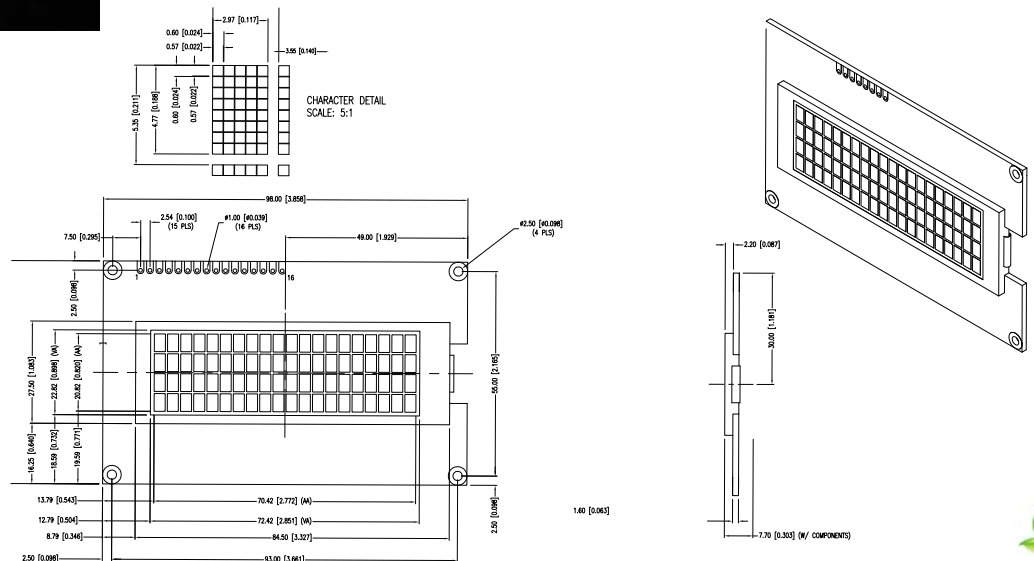

LOD-H2002DP-W

P/N	Size	Background Color	Pixel Color	MIN View Angle	Operating Temp
LOD-H2002DP-W	20x2	Black	White	-	-40°C to +80°C

LOD-H2004DP-G

P/N	Size	Background Color	Pixel Color	MIN View Angle	Operating Temp
LOD-H2004DP-G	20x4	Black	Green	-	-40°C to +80°C