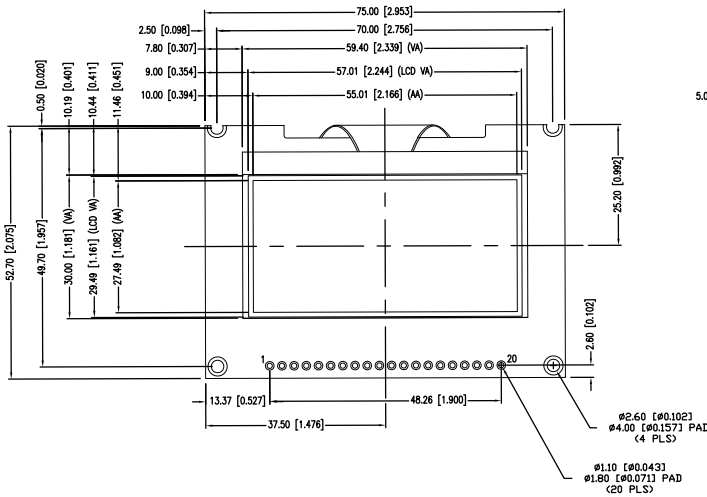

InfoVue™ OLED Display

Spec & Technical Information

LOD-H12864DP-G

P/N	Size	Background Color	Pixel Color	MIN View Angle	Operating Temp
LOD-H12864DP-G	128x64	Black	Green	65°	-40°C to +70°C

CHARACTER DETAIL
SCALE: 10:1

LOD-H01602DP/A-Y

P/N	Size	Background Color	Pixel Color	MIN View Angle	Operating Temp
LOD-H01602DP/A-Y	16x2	Black	Yellow	65°	-40°C to 80°C

CHARACTER DETAIL

InfoVue™ OLED Display

Spec & Technical Information Continued

LOD-H2002DP-W

P/N	Size	Background Color	Pixel Color	MIN View Angle	Operating Temp
LOD-H2002DP-W	20x2	Black	White	-	-40°C to +80°C

LOD-H2004DP-G

P/N	Size	Background Color	Pixel Color	MIN View Angle	Operating Temp
LOD-H2004DP-G	20x4	Black	Green	-	-40°C to +80°C