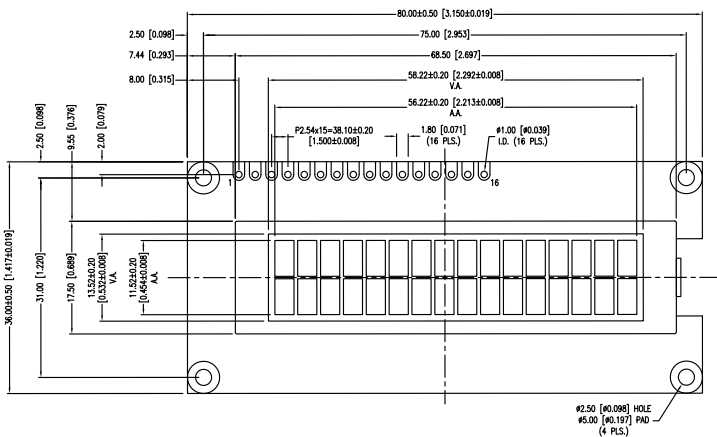

InfoVue™ OLED Display

Spec & Technical Information

LOD-H12864DP-G

P/N	Size	Background Color	Pixel Color	MIN View Angle	Operating Temp
LOD-H12864DP-G	128x64	Black	Green	65°	-40°C to +70°C

CHARACTER DETAIL
SCALE: 10:1

LOD-H01602DP/A-Y

P/N	Size	Background Color	Pixel Color	MIN View Angle	Operating Temp
LOD-H01602DP/A-Y	16x2	Black	Yellow	65°	-40°C to 80°C

CHARACTER DETAIL

InfoVue™ OLED Display

Spec & Technical Information Continued

LOD-H2002DP-W

P/N	Size	Background Color	Pixel Color	MIN View Angle	Operating Temp
LOD-H2002DP-W	20x2	Black	White	-	-40°C to +80°C

LOD-H2004DP-G

P/N	Size	Background Color	Pixel Color	MIN View Angle	Operating Temp
LOD-H2004DP-G	20x4	Black	Green	-	-40°C to +80°C