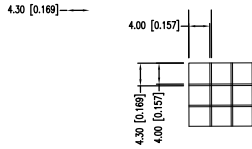

InfoVue™ OLED Display

Spec & Technical Information

LOD-H12864DP-G

P/N	Size	Background Color	Pixel Color	MIN View Angle	Operating Temp
LOD-H12864DP-G	128x64	Black	Green	65°	-40°C to +70°C

CHARACTER DETAIL
SCALE: 10:1

LOD-H01602DP/A-Y

P/N	Size	Background Color	Pixel Color	MIN View Angle	Operating Temp
LOD-H01602DP/A-Y	16x2	Black	Yellow	65°	-40°C to 80°C

CHARACTER DETAIL

InfoVue™ OLED Display

Spec & Technical Information Continued

LOD-H2002DP-W

P/N	Size	Background Color	Pixel Color	MIN View Angle	Operating Temp
LOD-H2002DP-W	20x2	Black	White	-	-40°C to +80°C

LOD-H2004DP-G

P/N	Size	Background Color	Pixel Color	MIN View Angle	Operating Temp
LOD-H2004DP-G	20x4	Black	Green	-	-40°C to +80°C