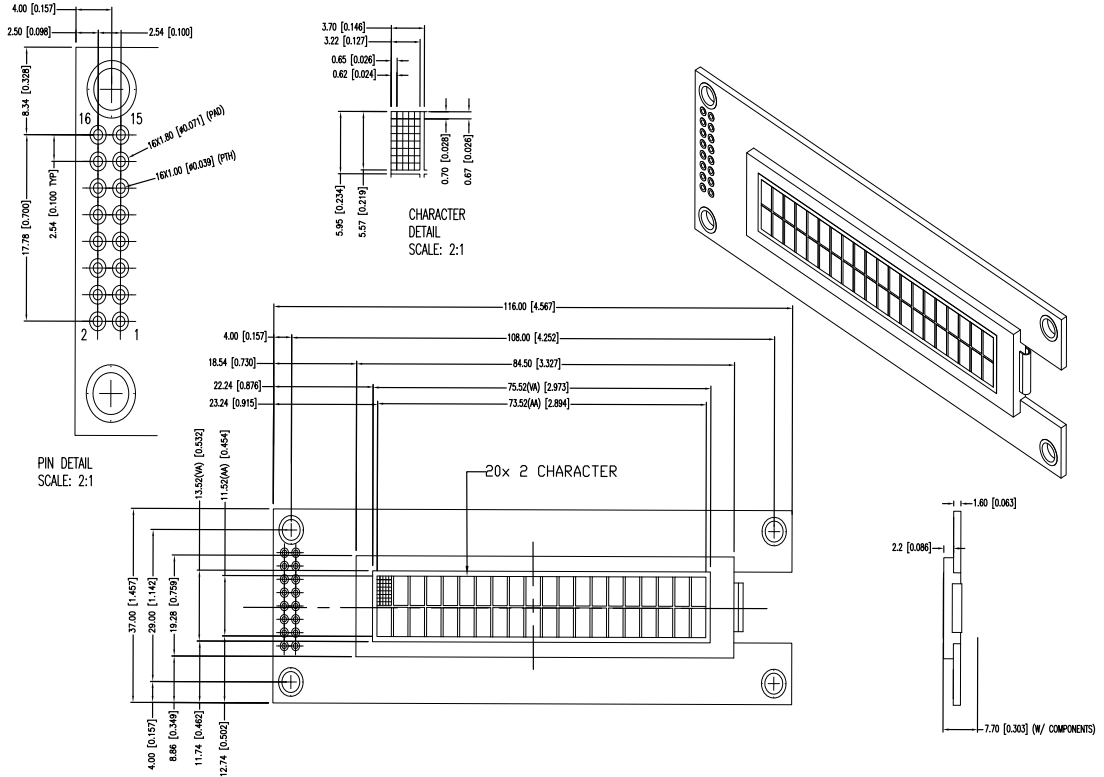

InfoVue™ OLED Display

Spec & Technical Information

LOD-H12864DP-G

P/N	Size	Background Color	Pixel Color	MIN View Angle	Operating Temp
LOD-H12864DP-G	128x64	Black	Green	65°	-40°C to +70°C

CHARACTER DETAIL
SCALE: 10:1

LOD-H01602DP/A-Y

P/N	Size	Background Color	Pixel Color	MIN View Angle	Operating Temp
LOD-H01602DP/A-Y	16x2	Black	Yellow	65°	-40°C to 80°C

CHARACTER DETAIL

InfoVue™ OLED Display

Spec & Technical Information Continued

LOD-H2002DP-W

P/N	Size	Background Color	Pixel Color	MIN View Angle	Operating Temp
LOD-H2002DP-W	20x2	Black	White	-	-40°C to +80°C

LOD-H2004DP-G

P/N	Size	Background Color	Pixel Color	MIN View Angle	Operating Temp
LOD-H2004DP-G	20x4	Black	Green	-	-40°C to +80°C