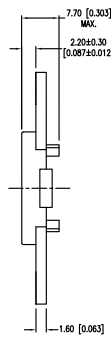

InfoVue™ OLED Display

Spec & Technical Information

LOD-H12864DP-G

P/N	Size	Background Color	Pixel Color	MIN View Angle	Operating Temp
LOD-H12864DP-G	128x64	Black	Green	65°	-40°C to +70°C

CHARACTER DETAIL
SCALE: 10:1

LOD-H01602DP/A-Y

P/N	Size	Background Color	Pixel Color	MIN View Angle	Operating Temp
LOD-H01602DP/A-Y	16x2	Black	Yellow	65°	-40°C to 80°C

CHARACTER DETAIL

InfoVue™ OLED Display

Spec & Technical Information Continued

LOD-H2002DP-W

P/N	Size	Background Color	Pixel Color	MIN View Angle	Operating Temp
LOD-H2002DP-W	20x2	Black	White	-	-40°C to +80°C

LOD-H2004DP-G

P/N	Size	Background Color	Pixel Color	MIN View Angle	Operating Temp
LOD-H2004DP-G	20x4	Black	Green	-	-40°C to +80°C