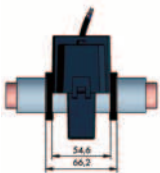

Power Cable Feed-Through	Primary Rated Current	Secondary Rated Current	Rated Power	Accuracy Class	Cable Length	Item No.	Pack. Unit
Ø 18 mm	60 A	1 A	0.2VA	3	3 m	855-3001/060-003	1
	100 A	1 A	0.2VA	3	3 m	855-3001/100-003	1
	200 A	1 A	0.2VA	1	3 m	855-3001/200-001	1
	250 A	1 A	0.2VA	1	3 m	855-3001/250-001	1

Power Cable Feed-Through	Primary Rated Current	Secondary Rated Current	Rated Power	Accuracy Class	Cable Length	Item No.	Pack. Unit
Ø 18 mm	100 A	1 A	0.2VA	1	3 m	855-4001/100-001	1
	150 A	1 A	0.2VA	1	3 m	855-4001/150-001	1
	150 A	5 A	1VA	1	0.5 m	855-4005/150-101	1
	200 A	1 A	0.2VA	0.5	3 m	855-4001/200-001	1

Power Cable Feed-Through	Primary Rated Current	Secondary Rated Current	Rated Power	Accuracy Class	Cable Length	Item No.	Pack. Unit
Ø 28 mm	200 A	1 A	0.2VA	1	3 m	855-4101/200-001	1
	250 A	1 A	0.2VA	1	3 m	855-4101/250-001	1
	250 A	5 A	1VA	1	0.5 m	855-4105/250-101	1
	400 A	1 A	0.2VA	1	3 m	855-4101/400-001	1
	400 A	5 A	1VA	1	0.5 m	855-4105/400-101	1

Power Cable Feed-Through	Primary Rated Current	Secondary Rated Current	Rated Power	Accuracy Class	Cable Length	Item No.	Pack. Unit
Ø 42 mm	250 A	1 A	0.5VA	1	5 m	855-5001/250-001	1
	400 A	1 A	0.5VA	0.5	5 m	855-5001/400-000	1
	400 A	5 A	0.5VA	1	3 m	855-5005/400-001	1
	600 A	1 A	0.5VA	0.5	5 m	855-5001/600-000	1
	600 A	5 A	0.5VA	0.5	3 m	855-5005/600-000	1
	1000 A	1 A	0.5VA	0.5	5 m	855-5001/1000-000	1
	1000 A	5 A	0.5VA	0.5	3 m	855-5005/1000-000	1