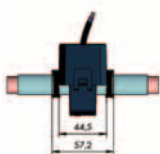

Power Cable Feed-Through	Primary Rated Current	Secondary Rated Current	Rated Power	Accuracy Class	Cable Length	Item No.	Pack. Unit
Ø 18 mm	60 A	1 A	0.2VA	3	3 m	855-3001/060-003	1
	100 A	1 A	0.2VA	3	3 m	855-3001/100-003	1
	200 A	1 A	0.2VA	1	3 m	855-3001/200-001	1
	250 A	1 A	0.2VA	1	3 m	855-3001/250-001	1

Power Cable Feed-Through	Primary Rated Current	Secondary Rated Current	Rated Power	Accuracy Class	Cable Length	Item No.	Pack. Unit
Ø 18 mm	100 A	1 A	0.2VA	1	3 m	855-4001/100-001	1
	150 A	1 A	0.2VA	1	3 m	855-4001/150-001	1
	150 A	5 A	1VA	1	0.5 m	855-4005/150-101	1
	200 A	1 A	0.2VA	0.5	3 m	855-4001/200-001	1

Power Cable Feed-Through	Primary Rated Current	Secondary Rated Current	Rated Power	Accuracy Class	Cable Length	Item No.	Pack. Unit
Ø 28 mm	200 A	1 A	0.2VA	1	3 m	855-4101/200-001	1
	250 A	1 A	0.2VA	1	3 m	855-4101/250-001	1
	250 A	5 A	1VA	1	0.5 m	855-4105/250-101	1
	400 A	1 A	0.2VA	1	3 m	855-4101/400-001	1
	400 A	5 A	1VA	1	0.5 m	855-4105/400-101	1

Power Cable Feed-Through	Primary Rated Current	Secondary Rated Current	Rated Power	Accuracy Class	Cable Length	Item No.	Pack. Unit
Ø 42 mm	250 A	1 A	0.5VA	1	5 m	855-5001/250-001	1
	400 A	1 A	0.5VA	0.5	5 m	855-5001/400-000	1
	400 A	5 A	0.5VA	1	3 m	855-5005/400-001	1
	600 A	1 A	0.5VA	0.5	5 m	855-5001/600-000	1
	600 A	5 A	0.5VA	0.5	3 m	855-5005/600-000	1
	1000 A	1 A	0.5VA	0.5	5 m	855-5001/1000-000	1
	1000 A	5 A	0.5VA	0.5	3 m	855-5005/1000-000	1