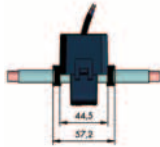

Power Cable Feed-Through	Primary Rated Current	Secondary Rated Current	Rated Power	Accuracy Class	Cable Length	Item No.	Pack. Unit
Ø 18 mm	60 A	1 A	0.2VA	3	3 m	855-3001/060-003	1
	100 A	1 A	0.2VA	3	3 m	855-3001/100-003	1
	200 A	1 A	0.2VA	1	3 m	855-3001/200-001	1
	250 A	1 A	0.2VA	1	3 m	855-3001/250-001	1

Power Cable Feed-Through	Primary Rated Current	Secondary Rated Current	Rated Power	Accuracy Class	Cable Length	Item No.	Pack. Unit
Ø 18 mm	100 A	1 A	0.2VA	1	3 m	855-4001/100-001	1
	150 A	1 A	0.2VA	1	3 m	855-4001/150-001	1
	150 A	5 A	1VA	1	0.5 m	855-4005/150-101	1
	200 A	1 A	0.2VA	0.5	3 m	855-4001/200-001	1

Power Cable Feed-Through	Primary Rated Current	Secondary Rated Current	Rated Power	Accuracy Class	Cable Length	Item No.	Pack. Unit
Ø 28 mm	200 A	1 A	0.2VA	1	3 m	855-4101/200-001	1
	250 A	1 A	0.2VA	1	3 m	855-4101/250-001	1
	250 A	5 A	1VA	1	0.5 m	855-4105/250-101	1
	400 A	1 A	0.2VA	1	3 m	855-4101/400-001	1
	400 A	5 A	1VA	1	0.5 m	855-4105/400-101	1

Power Cable Feed-Through	Primary Rated Current	Secondary Rated Current	Rated Power	Accuracy Class	Cable Length	Item No.	Pack. Unit
Ø 42 mm	250 A	1 A	0.5VA	1	5 m	855-5001/250-001	1
	400 A	1 A	0.5VA	0.5	5 m	855-5001/400-000	1
	400 A	5 A	0.5VA	1	3 m	855-5005/400-001	1
	600 A	1 A	0.5VA	0.5	5 m	855-5001/600-000	1
	600 A	5 A	0.5VA	0.5	3 m	855-5005/600-000	1
	1000 A	1 A	0.5VA	0.5	5 m	855-5001/1000-000	1
	1000 A	5 A	0.5VA	0.5	3 m	855-5005/1000-000	1