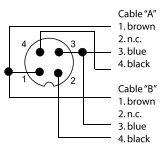

**M12-Splitters, Double-Ended, IEC Color Code**

**AKB 2-RST**

**M12-Duo-Female to 2xM12 Male Str.**

Splitter, double-ended, M12-duo, female straight to two M12, male straight connectors with self-locking threaded joint.

**AKB 2-RST**

**Pin Assignments**

**Wiring Diagram**

Be Certain with Belden

**M12-Splitters, Single- and Double-Ended, IEC Color Code**  
AKB 2-RST

**Technical Data**

**Environmental**

Degree of protection IP 67 / NEMA 6P  
Operating temperature range -15°C (+5°F) / +90°C (+194°F)

**Mechanical (RST)**

Housing / Molded body TPU, yellow  
Insert TPU, black (AKB 2)  
TPU, yellow (RST)  
Contact CuZn, gold plated  
Coupling nut CuZn, nickel-plated  
O-ring FKM

**Electrical**

Contact resistance ≤ 5 mΩ  
Current rating 4 A  
Voltage rating 250 V

**Cable Specifications**

Cable No.	Outer Jacket	Gauge	Jacket Color	OD	Agency Approvals	Flexing
602	PUR	18AWG	Yellow	.230" (5.8 mm)	UL: AWM 20233 / CSA: AWM I/II A/B	Continuous flex rating and suitable for general C-track usage. 1 million cycles at minimum bend radius 10X cable diameter.