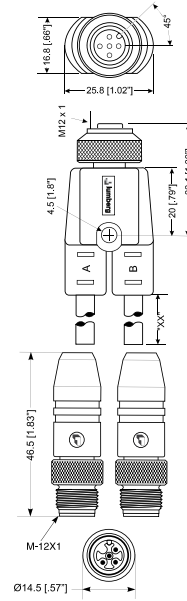

AKB 2-RST

Pin Assignments

Wiring Diagram