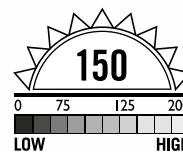

HAND TORCHES

HIGH POWER CREE LED

T9505 LED HAND TORCH 100 LUMENS

Lightweight and pocket sized, the impressively powerful T9505 punches well above its weight.

Specification:

- > High Power 100 Lumen Cree XP-E R3 LED
- > 3 Lighting modes: high, dimmed, flash
- > One-handed rapid slide focus mechanism - spot (x1) to flood (x6)
- > Beam intensifying plano-convex optical lens
- > Robust high grade aluminium body
- > Water & dirt resistant, tested to IP64
- > Battery life: high - 3hrs, dimmed - 7hrs
- > Size: 98 x 26mm

100 LUMENS

Beam	Max Range	Weather Rating	Impact Resistant	Power Supply	Battery Life
Spot x1 : Flood x6	80m	IP64	1M	1 x AA (not supplied)	Up to 7 hours

NEW

T9510 LED HAND TORCH 120 LUMENS

Offering up to 16hrs of quality light from a single set of batteries, the T9510 is ready for action whenever it's needed.

Specification:

- > High Power 120 Lumen Cree XR-E Q5 LED
- > 3 Lighting modes: high, dimmed, flash
- > One-handed rapid slide focus mechanism - spot (x1) to flood (x10)
- > Beam intensifying plano-convex optical lens
- > Robust high grade aluminium body
- > Water & dirt resistant, tested to IP64
- > Battery life: high - 6hrs, dimmed - 16hrs
- > Size: 107 x 30mm

120 LUMENS

Beam	Max Range	Weather Rating	Impact Resistant	Power Supply	Battery Life
Spot x1 : Flood x10	150m	IP64	1M	3 x AAA (not supplied)	Up to 16 hours

T9520 LED HAND TORCH 150 LUMENS

The versatile T9520 hand torch has a remarkable 250m spot beam range and an extremely broad x30 flood beam.

Specification: