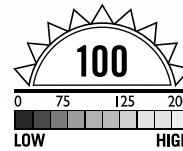

HAND TORCHES

HIGH POWER CREE LED

T9505 LED HAND TORCH 100 LUMENS

Lightweight and pocket sized, the impressively powerful T9505 punches well above its weight.

Specification:

- > High Power 100 Lumen Cree XP-E R3 LED
- > 3 Lighting modes: high, dimmed, flash
- > One-handed rapid slide focus mechanism - spot (x1) to flood (x6)
- > Beam intensifying plano-convex optical lens
- > Robust high grade aluminium body
- > Water & dirt resistant, tested to IP64
- > Battery life: high - 3hrs, dimmed - 7hrs
- > Size: 98 x 26mm

100 LUMENS

Beam	Max Range	Weather Rating	Impact Resistant	Power Supply	Battery Life
Spot x1 : Flood x6	80m	IP64	1M	1 x AA (not supplied)	Up to 7 hours

NEW

Handy pocket size design

T9510 LED HAND TORCH 120 LUMENS

Offering up to 16hrs of quality light from a single set of batteries, the T9510 is ready for action whenever it's needed.

Specification:

- > High Power 120 Lumen Cree XR-E Q5 LED
- > 3 Lighting modes: high, dimmed, flash
- > One-handed rapid slide focus mechanism - spot (x1) to flood (x10)
- > Beam intensifying plano-convex optical lens
- > Robust high grade aluminium body
- > Water & dirt resistant, tested to IP64
- > Battery life: high - 6hrs, dimmed - 16hrs
- > Size: 107 x 30mm

The versatile T9520 hand torch has a remarkable 250m spot beam range and an extremely broad x30 flood beam.

Specification:

- > High Power 150 Lumen Cree XR-E Q5 LED
- > 3 Lighting modes: high, dimmed, flash
- > One-handed rapid slide focus mechanism - spot (x1) to flood (x30)
- > Beam intensifying plano-convex optical lens
- > Robust high grade aluminium body
- > Water & dirt resistant, tested to IP64
- > Battery life: high - 5hrs, dimmed - 14hrs
- > Size: 133 x 40mm