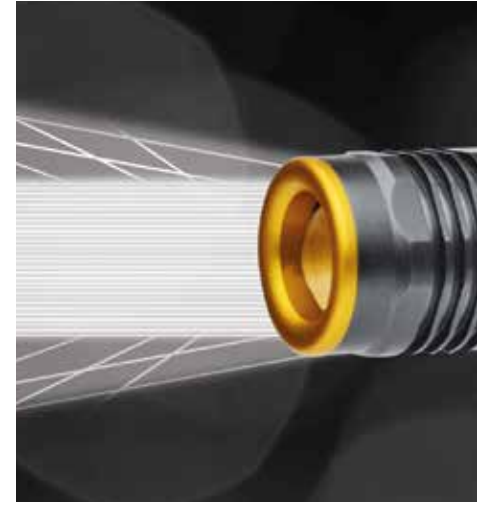

HAND TORCHES

HIGH POWER CREE LED

T9505 LED HAND TORCH 100 LUMENS

Lightweight and pocket sized, the impressively powerful T9505 punches well above its weight.

Specification:

- > High Power 100 Lumen Cree XP-E R3 LED
- > 3 Lighting modes: high, dimmed, flash
- > One-handed rapid slide focus mechanism - spot (x1) to flood (x6)
- > Beam intensifying plano-convex optical lens
- > Robust high grade aluminium body
- > Water & dirt resistant, tested to IP64
- > Battery life: high - 3hrs, dimmed - 7hrs
- > Size: 98 x 26mm

Offering up to 16hrs of quality light from a single set of batteries, the T9510 is ready for action whenever it's needed.

Specification:

- > High Power 120 Lumen Cree XR-E Q5 LED
- > 3 Lighting modes: high, dimmed, flash
- > One-handed rapid slide focus mechanism - spot (x1) to flood (x10)
- > Beam intensifying plano-convex optical lens
- > Robust high grade aluminium body
- > Water & dirt resistant, tested to IP64
- > Battery life: high - 6hrs, dimmed - 16hrs
- > Size: 107 x 30mm

120 LUMENS

Beam	Max Range	Weather Rating	Impact Resistant	Power Supply	Battery Life
Spot x1 : Flood x10	150m	IP64	1M	3 x AAA (not supplied)	Up to 16 hours

Plano-convex optical lens

T9520 LED HAND TORCH 150 LUMENS

The versatile T9520 hand torch has a remarkable 250m spot beam range and an extremely broad x30 flood beam.

Specification:

- > High Power 150 Lumen Cree XR-E Q5 LED
- > 3 Lighting modes: high, dimmed, flash
- > One-handed rapid slide focus mechanism - spot (x1) to flood (x30)
- > Beam intensifying plano-convex optical lens
- > Robust high grade aluminium body
- > Water & dirt resistant, tested to IP64
- > Battery life: high - 5hrs, dimmed - 14hrs
- > Size: 133 x 40mm