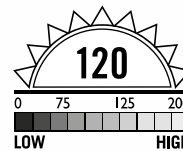

HAND TORCHES

HIGH POWER CREE LED

T9505 LED HAND TORCH 100 LUMENS

Lightweight and pocket sized, the impressively powerful T9505 punches well above its weight.

Specification:

- > High Power 100 Lumen Cree XP-E R3 LED
- > 3 Lighting modes: high, dimmed, flash
- > One-handed rapid slide focus mechanism - spot (x1) to flood (x6)
- > Beam intensifying plano-convex optical lens
- > Robust high grade aluminium body
- > Water & dirt resistant, tested to IP64
- > Battery life: high - 3hrs, dimmed - 7hrs
- > Size: 98 x 26mm

100 LUMENS

Beam	Max Range	Weather Rating	Impact Resistant	Power Supply	Battery Life
Spot x1 : Flood x6	80m	IP64	1M	1 x AA (not supplied)	Up to 7 hours

NEW

T9510 LED HAND TORCH 120 LUMENS

Offering up to 16hrs of quality light from a single set of batteries, the T9510 is ready for action whenever it's needed.

Specification:

- > High Power 120 Lumen Cree XR-E Q5 LED
- > 3 Lighting modes: high, dimmed, flash
- > One-handed rapid slide focus mechanism - spot (x1) to flood (x10)
- > Beam intensifying plano-convex optical lens
- > Robust high grade aluminium body
- > Water & dirt resistant, tested to IP64
- > Battery life: high - 6hrs, dimmed - 16hrs
- > Size: 107 x 30mm

120 LUMENS

Beam	Max Range	Weather Rating	Impact Resistant	Power Supply	Battery Life
Spot x1 : Flood x10	150m	IP64	1M	3 x AAA (not supplied)	Up to 16 hours

T9520 LED HAND TORCH 150 LUMENS

The versatile T9520 hand torch has a remarkable 250m spot beam range and an extremely broad x30 flood beam.

Specification: