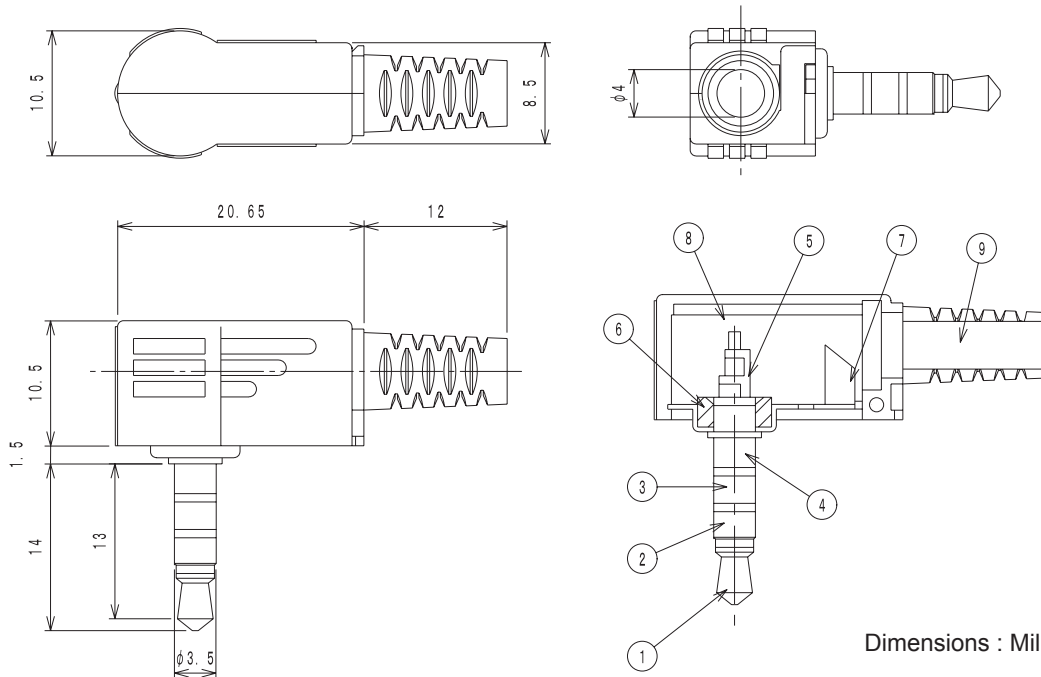

Jack Plug

pro-SIGNAL

Specifications:

Dielectric Strength	: 500V AV for one Minute.
Contact Resistance	: 50mΩ Max.
Insulation Resistance	: 100mΩ Min. at 500V DC.

No.	Description	Material	Qty	Finish
1	Contact A	Brass	1	Nickel
2	Contact B			
3	Contact C			
4	Contact D			
5	Insulator A	Pom		-
6	Insulator B			-
7	Frame	Brass		Nickel
8	Cap	PP		-
9	Cable Protector	PVC		-