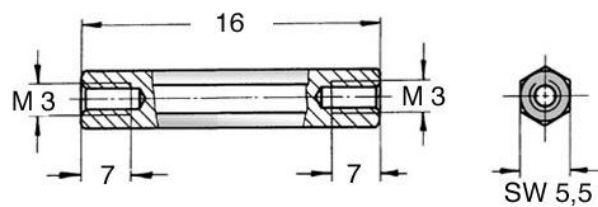

Detailed View

05.03.161

Length

**Hex-Standoff / Female - Female
M3/SW5,5x16 Steel zinc plated**

16,0 mm

Material

Steel QQ-S-637,ASTM-A-108

Plating

Zinc (clear chromate)

Thread I-1/Inside

M3/ 16,0 mm

Thread A-2/Outside

M3

Hex Sizes or Dia.

5,5

Model

Hex female / female

RoHS II compliant / Reach SVHC frei

X-ON Electronics

Largest Supplier of Electrical and Electronic Components

Click to view similar products for [ettinger](#) manufacturer:

Other Similar products are found below :