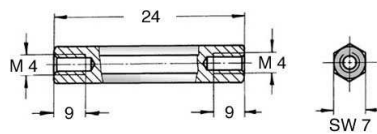

## Hex-Standoff / Female - Female M4/SW7x24 Brass nickel plated

05.04.243

Product No. **05.04.243**

<b>Model</b>	Hex Female / Female
<b>Length</b>	24.00 mm
<b>Thread 1 (Female)</b>	M4
<b>Thread 1 Length</b>	9.00 mm
<b>Thread 2 Length</b>	9.00 mm
<b>Material</b>	Brass QQ-B-6261 ASTM-B-16
<b>Plating</b>	Nickel-plated E1E
<b>Wrench Size / Dia.</b>	7 WS / Ø
<b>Thread 2 (Male)</b>	M4
<b>RoHS II compliant</b>	yes
<b>Reach/SVHC free</b>	yes