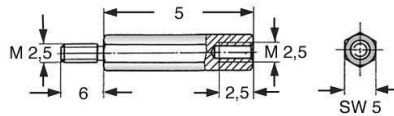

Hex-Standoff / Male - Female M2,5/SW5x5 Bras nickel plated

05.12.055

Product No. 05.12.055

Model	Hex Male / Female
Length	5.00 mm
Thread 1 (Female)	M2.5
Inside Threadlength	2.50 mm
Outside Threadlength	6.00 mm
Material	Brass QQ-B-6261 ASTM-B-16
Plating	Nickel-plated E1E
Wrench Size / Dia.	5 WS / Ø
Undercut	1
Thread 2 (Male)	M2,5
RoHS II compliant	yes
Reach/SVHC free	yes

Similar products

- Hex-Standoff / Male - Female
M2,5/SW4x5 Brass nickel plated
05.12.053
- Hex-Standoff / Male - Female
M2,5/SW5x5 Steel yellow zinc plated
05.12.054

X-ON Electronics

Largest Supplier of Electrical and Electronic Components