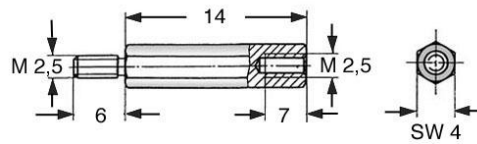

05.12.143

Length
Material
Surface area
Thread 1
Thread 2
Key length / diameter
Undercut
Building Type

**Standoffs M2, 5 Type B /
- Female threaded**

14.0 mm
Messing-58/CuZn40Pb2
E1E plated with brass
M2.5 / 7.0 mm
M2, 5 / 6.0 mm
4
yes
Indoor / outdoor
II compliant RoHS / REACH SVHC free