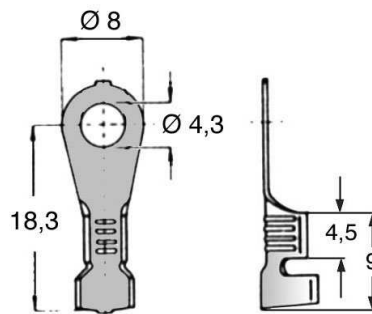

Ring Terminal DIN 46225 A4-1.0mm² Brass,tinned/ø8.0mm AWG 22-18
18.05.145

Product No. 18.05.145

Model	Solder/Crimp Tags
Design	Krallen-KS D46225 Ring-A
Wire Range	AWG 22-18 / 0,5-1,0
Stud Size	M4
Color	Metallic
Especially	Type: A4-1, Crimp Connection
Barrel I.D D4/D5	0.00 mm
Material	Brass, tin-plated
Din-Norm	46225
Outsize Dia. D3	8.00 mm
Insulation	ohne
RoHS II compliant	yes
Reach/SVHC free	yes