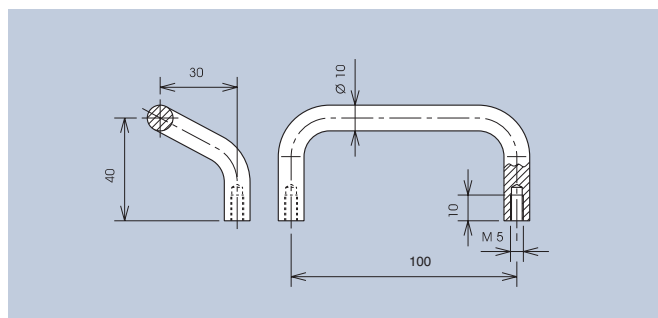

Technical Data
Material Steel chromium plated
Carrying capacity M3 = 300N / M4 = 400N / M5 = 1000N

Bow-type handles with chrome-plated mounting washers. These ensure a flush seating of the handle, even in the case of large mounting holes. The handles are suitable for pulling, pushing and lifting actions in appliance and apparatus engineering.

Einschließlich Abschußscheiben, Zylinderschrauben-M3 x 8 / M4 x 12 / M5 x 12 und Scheiben.
Including cover washers, cheese head screws-M3 x 8 / M4 x 12 / M5 x 12 and washers.

ten
l verchromt
750N

Technical Data
Material Steel chromium plated
Carrying capacity 750N