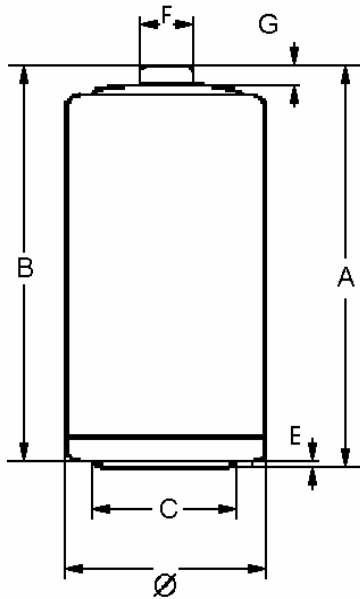

Data Sheet

Recommended Application: Universal

High Energy
4920

Type Designation 4920
 Designation IEC LR20
 System Zn-MnO₂ (Alkaline)
 Shelf Life (Coding)* 5 years
 Nominal Voltage [V] 1.5
 Typical Capacity C [mAh] 16500 (discharge with high-resistance)
 Permissible Temperature Range - 10 °C ... 50 °C
 Weight, approx. [g] 144
 Volume [ccm] 51.3

Dimensions [mm] min: max:

Ø	32.3	34.2
A	-	61.5
B	59.5	-
C	18.0	-
E	-	1.0
F	-	9.5
G	1.5	-

Typical Capacities (at 20°C)

Discharge Type	Load	End Voltage[V]	1.0	0.9
4M/15M,8H/D,7D/W Portable Lighting (2)	1.5 Ω	Time [h]	11.60	14.30
		Capacity [Ah]	9.25	11.15
		Energy [Wh]	11.10	13.15
Discharge Type	Load	End Voltage[V]	1.0	0.9
4M/H,8H/D,7D/W Portable Lighting (1)	2.2 Ω	Time [h]	23.45	25.80
		Capacity [Ah]	13.05	14.15
		Energy [Wh]	16.05	17.20
Discharge Type	Load	End Voltage[V]	0.9	0.8
1H/D,7D/W Toy	2.2 Ω	Time [h]	24.55	27.40
		Capacity [Ah]	12.55	13.70
		Energy [Wh]	14.30	15.30
Discharge Type	Load	End Voltage[V]	1.0	0.9
2H/D,7D/W Portable Stereo	600 mA	Time [h]	13.80	17.10
		Capacity [Ah]	8.30	10.25
		Energy [Wh]	9.75	11.70
Discharge Type	Load	End Voltage[V]	1.0	0.9
4H/D,7D/W Radio	10 Ω	Time [h]	115.30	130.60
		Capacity [Ah]	14.45	15.95
		Energy [Wh]	18.30	19.70