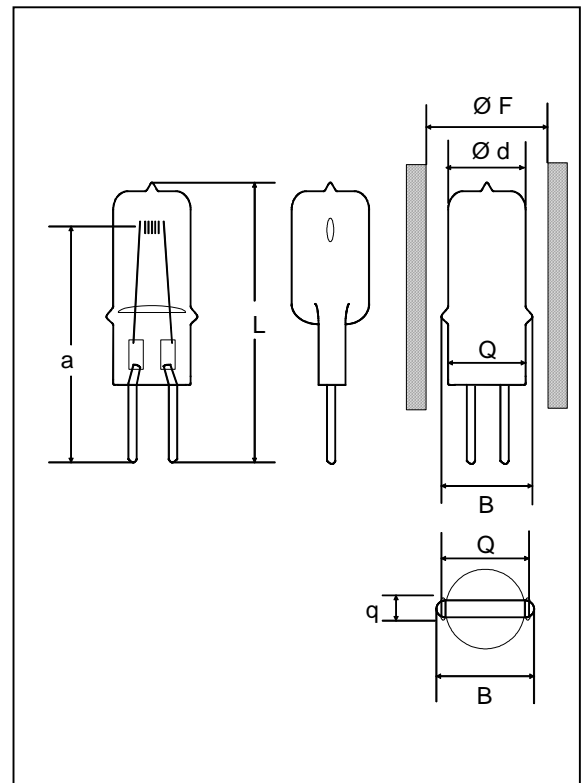

Edition: 07/02 - subject to change

Substitutes: 03/93
Status: valid

HLX 64640

■ Product description

The Osram HLX 64640 is a Tungsten Halogen Low Voltage Lamp for projection.

■ Technical data

Order reference	HLX 64640	
ANSI	FCS	
LIF	A1/216	
Rated lamp wattage	W	150
Rated lamp voltage	V	24
Average service life	h	50
Colour temperature	K	3550
Luminous flux	lm	6000
Luminous efficiency	lm/W	36.4
Base	G6.35	
Bulb diameter d	mm	11.5 ¹ max.
Lamp length L	mm	50 max.
LCL a	mm	31,5 min – 32 max.
Pinch Width B	15 max.	
Q	14 max.	
q	5.5 max.	
Filament dimensions (w x h)	mm	approx. 5.8 x 2.9
Type of filament	CBar-6	
Deviation of filament center from base axis not more than:	1.0 mm	

¹ Change of bulb diameter from 13.5 to 11.5 mm max. on 23.06.2004 without consequences for light data.

■ Lamp operation

Maximum permissible pinch temperature	°C	400
Burning position	s90	
Required fuse protection	10 A quick-acting in the secondary circuit	
Further	F denotes minimum free space required due to the size of the lamp. In practice a greater free space may be necessary to get heat emission under control. (min. 16 mm)	