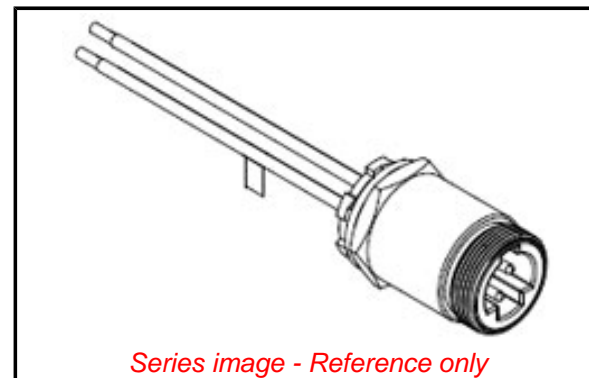

PLEASE CHECK WWW.MOLEX.COM FOR LATEST PART INFORMATION

Part Number: [1300030051](#)
Status: **Active**
Overview: Brad® Quick-Change® Connectors
Description: Quick-Change® Brad® Power Receptacle, 4 Pole, 1/2" - 14 NPT, Male (Straight) to 12/1 AWG Leads, 0.30m (11.81") Length

Physical

Coupling Type External Thread
 Gender Male
 Keyway Single
 Length 0.305m
 Material - Component Gray Anodized Aluminum
 Mounting Thread Size 1/2" - 14 NPT
 Orientation Straight
 Panel Mount Back
 Poles 4
 Temperature Range - Operating -20°C to +90°C
 Wire Size AWG N/A
 Wire/Cable Type UL 1015

Electrical

Current - Maximum per Contact 15.0A
 Voltage - Maximum 600V AC/DC

Material Info

Old Part Number 32680

Reference - Drawing Numbers

Sales Drawing SD-130003-004

Series image - Reference only

EU ELV