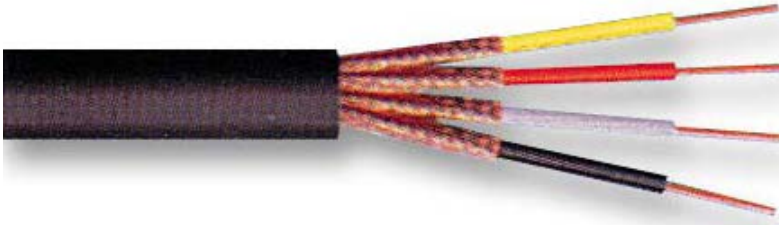

4 Core Cable

Individually Screened

Microphone Cable

Dimensions : Millimetres

Specifications:

$(7 / 0.11 + 26 / 0.11 \times 4) \times 1C$

Conductor Resistance	: <300 Ω / Km
Shielding Resistance	: <70 Ω / Km
Insulation Resistance	: >50 M Ω / Km
Capacitance conductor / Shield	: 280 nF / Km
Test Voltage Conductor / Shield	: 1,000 V _{eff}
Temperature Range	: Moved : -5 to +50 Unmoved : -30 to +70
Inner Core Colours	: White, black, yellow and red

Specification Table

Inner Diameter	Outer Diameter	Part Number
0.9	4.5	CBBR4161

Dimensions : Millimetres

Important Notice : This data sheet and its contents (the "Information") belong to the members of the Premier Farnell group of companies (the "Group") or are licensed to it. No licence is granted for the use of it other than for information purposes in connection with the products to which it relates. No licence of any intellectual property rights is granted. The Information is subject to change without notice and replaces all data sheets previously supplied. The Information supplied is believed to be accurate but the Group assumes no responsibility for its accuracy or completeness, any error in or omission from it or for any use made of it. Users of this data sheet should check for themselves the Information and the suitability of the products for their purpose and not make any assumptions based on information included or omitted. Liability for loss or damage resulting from any reliance on the Information or use of it (including liability resulting from negligence or where the Group was aware of the possibility of such loss or damage arising) is excluded. This will not operate to limit or restrict the Group's liability for death or personal injury resulting from its negligence. Pro-POWER is the registered trademark of the Group. © Premier Farnell plc 2012.