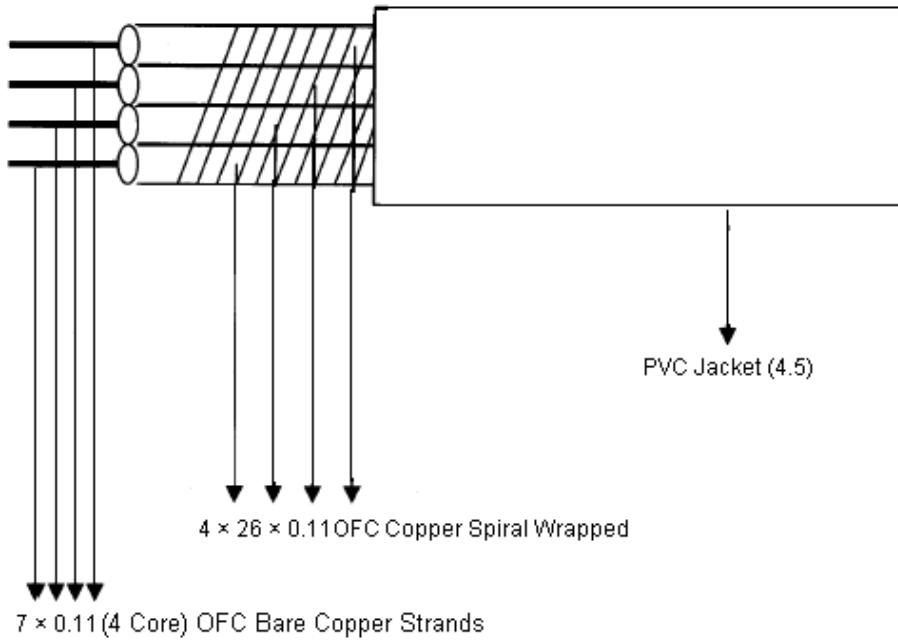

4 Core Cable

Individually Screened

Microphone Cable

Dimensions : Millimetres

Specifications:

$(7 / 0.11 + 26 / 0.11 \times 4) \times 1C$

Conductor Resistance	: <300 Ω / Km
Shielding Resistance	: <70 Ω / Km
Insulation Resistance	: >50 M Ω / Km
Capacitance conductor / Shield	: 280 nF / Km
Test Voltage Conductor / Shield	: 1,000 V _{eff}
Temperature Range	: Moved : -5 to +50 Unmoved : -30 to +70
Inner Core Colours	: White, black, yellow and red

Specification Table

Inner Diameter	Outer Diameter	Part Number
0.9	4.5	CBBR4161

Dimensions : Millimetres

Important Notice : This data sheet and its contents (the "Information") belong to the members of the Premier Farnell group of companies (the "Group") or are licensed to it. No licence is granted for the use of it other than for information purposes in connection with the products to which it relates. No licence of any intellectual property rights is granted. The Information is subject to change without notice and replaces all data sheets previously supplied. The Information supplied is believed to be accurate but the Group assumes no responsibility for its accuracy or completeness, any error in or omission from it or for any use made of it. Users of this data sheet should check for themselves the Information and the suitability of the products for their purpose and not make any assumptions based on information included or omitted. Liability for loss or damage resulting from any reliance on the Information or use of it (including liability resulting from negligence or where the Group was aware of the possibility of such loss or damage arising) is excluded. This will not operate to limit or restrict the Group's liability for death or personal injury resulting from its negligence. Pro-POWER is the registered trademark of the Group. © Premier Farnell plc 2012.