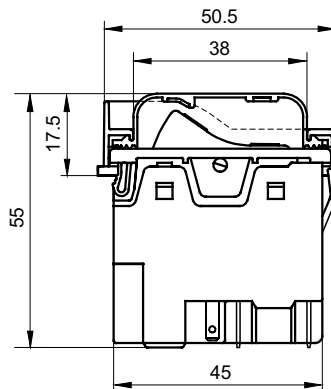

AC-1: 16A 230V

AC-3: 14,5A 230V

accessory:

pic.: cover ID:510354
AAE003-251/Z016

pic.: 3251-01-01/10
ID: 510525

protection class:

IP 54 (frontside)

IP 40 (backside)

other data see
standard type

drawing:

cut-out:

circuit diagramm:

E 3251-00-01/10

E 3251-01-01/10

X-ON Electronics

Largest Supplier of Electrical and Electronic Components