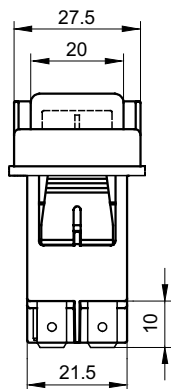

AC-1: 16A 230V

AC-3: 14,5A 230V

accessory:

pic.: cover ID:510354
AAE003-251/Z016

pic.: 3251-01-01/10
ID: 510525

protection class:

IP 54 (frontside)

IP 40 (backside)

other data see
standard type

drawing:

cut-out:

circuit diagramm:

E 3251-00-01/10

E 3251-01-01/10

X-ON Electronics

Largest Supplier of Electrical and Electronic Components