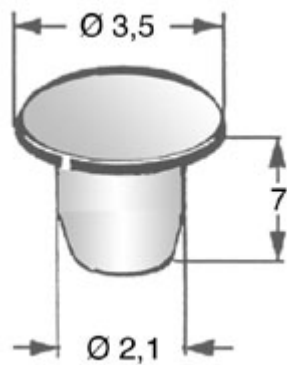

14.10.021

Hole Plugs

Material	LD-Polyethylene
Outside Dia.	3,5 mm
Dia.Mounting Hole	2,1 mm
Skiffy-No.	055 0022 000 03
Type	Blindhole Caps
Color	Color natural
Model	Knock Out Seals
	RoHS konform

X-ON Electronics