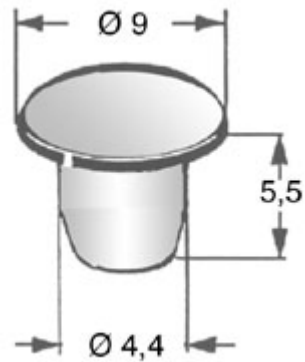

### Hole Plugs

Material	LD-Polyethylene
Outside Dia.	9,0 mm
Dia.Mounting Hole	4,4 mm
Skiffy-No.	055 0044 000 03
Type	Blindhole Caps
Color	Color natural
Model	Knock Out Seals
Design	stuff plug resolvable RoHS konform