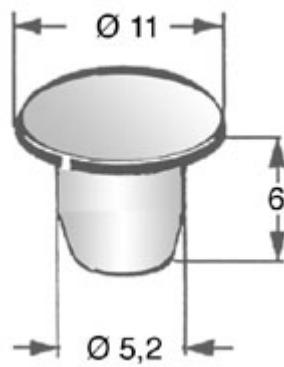

14.10.051

Hole Plugs

Material	LD-Polyethylene
Outside Dia.	11,0 mm
Dia.Mounting Hole	5,2 mm
Skiffy-No.	055 0052 000 03
Type	Blindhole Caps
Color	Color natural
Model	Knock Out Seals
Special	Fit in threath M6 RoHS konform