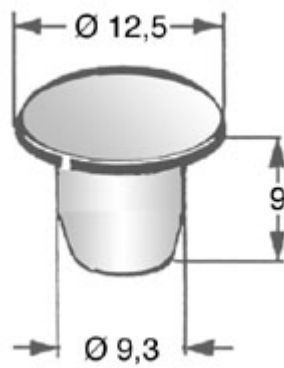

14.10.091

Hole Plugs

Material	LD-Polyethlene
Outside Dia.	12,5 mm
Dia.Mounting Hole	9,3 mm
Skiffy-No.	055 0093 000 03
Type	Blindhole Caps
Color	Color natural
Model	Knock Out Seals
	RoHS konform

X-ON Electronics