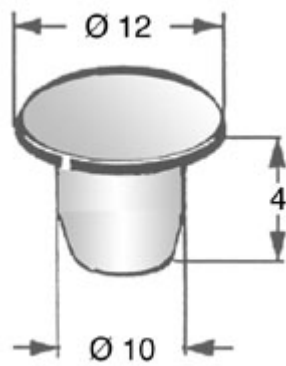

## Hole Plugs

Material	LD-Polyethylene
Outside Dia.	12,0 mm
Dia.Mounting Hole	10,0 mm
Skiffy-No.	055 0101 000 03
Type	Blindhole Caps
Color	Color natural
Model	Knock Out Seals
	RoHS konform