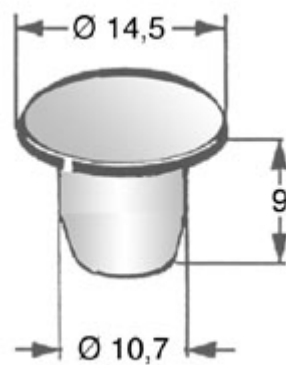

Detailed View

14.10.104

Hole Plugs

Material	LD-Polyethylene
Outside Dia.	14,5 mm
Dia.Mounting Hole	10,7 mm
Skiffy-No.	055 0107 000 03
Type	Blindhole Caps
Color	Color natural
Model	Knock Out Seals
Design	stuff plug resolvable
Special	Fit in M12 RoHS konform