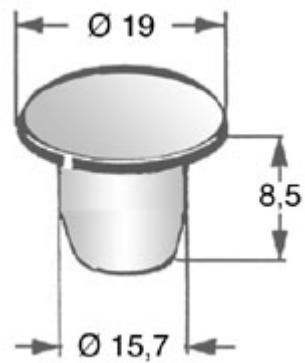

Detailed View

14.10.153

Hole Plugs

Material	LD-Polyethlene Keine
Outside Dia.	19,0 mm
Dia.Mounting Hole	15,9 mm
Skiffy-No.	055 0157 000 03
Type	Blindhole Caps
Color	Color natural
Model	Knock Out Seals
Design	stuff plug resolvable
Flamability	Keine
Special	Fit in threat M16 RoHS konform