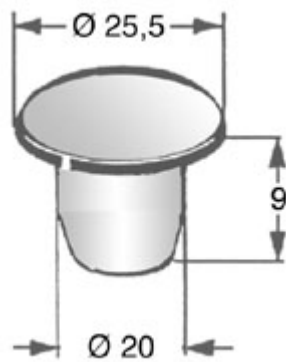

14.10.201

Hole Plugs

Material	LD-Polyethlene
Outside Dia.	25,5 mm
Dia.Mounting Hole	20,0 mm
Skiffy-No.	055 0200 000 03
Type	Blindhole Caps
Color	Color natural
Model	Knock Out Seals
	RoHS konform

X-ON Electronics