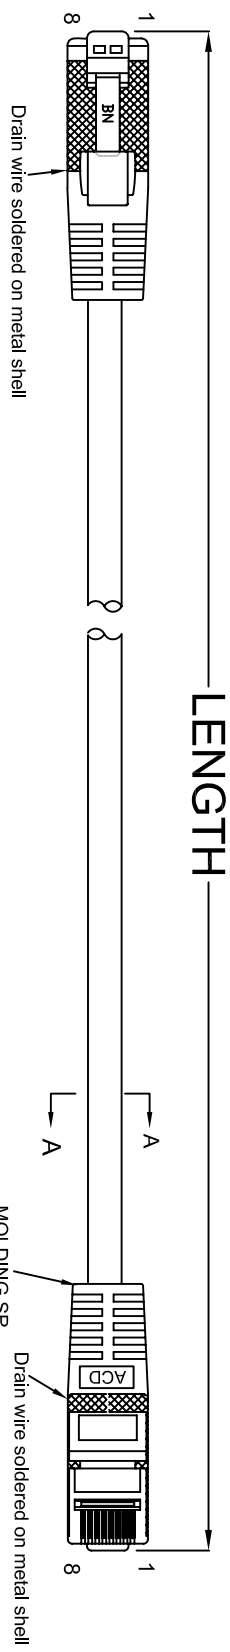

THE INFORMATION CONTAINED IN THIS DRAWING IS THE SOLE PROPERTY OF AMPHENOL CABLES ON DEMAND. ANY REPRODUCTION OR DISCLOSURE TO THIRD PARTIES, IN PART OR WHOLE, WITHOUT THE EXPRESS WRITTEN PERMISSION OF AMPHENOL CABLES ON DEMAND IS PROHIBITED.

REVISIONS		DATE	APPROVED
A	DESCRIPTION NEW RELEASE	2/APR/2014	

Length Tolerance:
Length ≤ 0.5M +30/-0mm
Length > 0.5M & < 1M +50/-0mm
Length ≥ 1M & ≤ 5M +/-50mm
Length > 5M & ≤ 10M +/-100mm