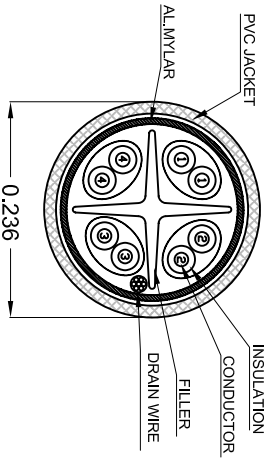

PIN OUT: T568B

PLUG 1	PLUG 2	COLOR
PIN 1	PIN 1	WHITE/ORANGE
PIN 2	PIN 2	ORANGE
PIN 3	PIN 3	WHITE/GREEN
PIN 4	PIN 4	BLUE
PIN 5	PIN 5	WHITE/BLUE
PIN 6	PIN 6	GREEN
PIN 7	PIN 7	WHITE/BROWN
PIN 8	PIN 8	BROWN
Shielded	Shielded	DRAIN WIRE

UNLESS OTHERWISE SPECIFIED DIMENSIONS ARE IN INCHES		EAR NO.		DATE		DESCRIPTION	
DECIMALS	ANGLES	APPROVALS	DATE	Amphenol Cables on Demand 20 VALLEY ST. ENDCOTT, NY 13760		ASM CBL RJ45/RJ45 FTP CAT.6A	
X	± X	LF	2/APR/2014				
.XX	±.XX	CHECKED	BA	2/APR/2014			
.XXX	±.XXX	RESP ENG					
.XXX	±.XXX	MFG ENG					

NOTES: UNLESS OTHERWISE SPECIFIED