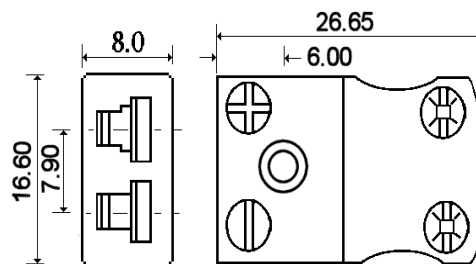

Quality & Service

Quality and Service are key elements in the continued growth of Labfacility.

Technical support is always freely available from our experienced technical sales teams and the company has ISO9001 accreditation.

- Range of miniature thermocouple connectors that accept flat pins
- Ideal for general purpose use
- All contacts are polarised to ensure correct connection
- Connecters will accept thermocouple cable up to 4mm in diameter
- Available in Thermocouple types K, J, T,
- For Types K, J, T contacts are made from true Thermocouple alloys
- Colour coded in accordance with ANSI specification
- Maximum continuous operating temperature 220 deg°C

T/C Type	Colour Code (ANSI)	+Positive (alloy type)	-Negative (alloy type)	Labfacility Code	Farnell order Code
K	Yellow	+Nickel Chromium	-Nickel Alloy	AM-K-LCF	234-7121
J	Black	+Iron	-Copper Nickel	AM-J-LCF	234-7119
T	Blue	+Copper	-Copper Nickel	AM-T-LCF	234-7122

Miniature Socket