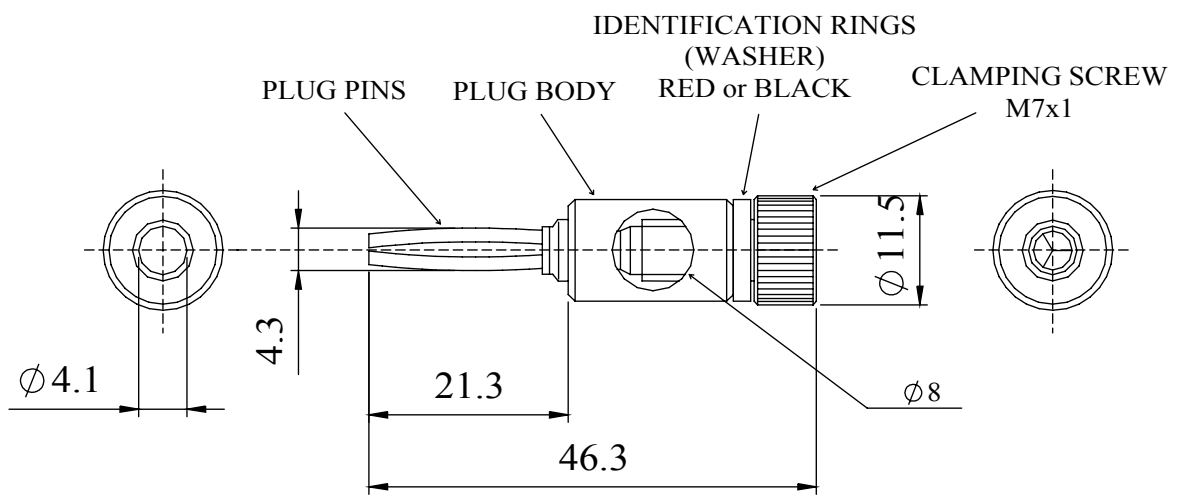

A high quality plug that will accept cable up to 7,5mm in diameter, and is stackable. Connection is made by a knurled screw clamp through which smaller wires can be inserted. This product is designed primarily for the use in the audio industry for terminating heavy duty speaker cable and interconnection between speaker and amplifier. The product is available individually line coded in black or red, supplied with a gold plated finish.

MATERIAL	
PLUG PINS	Brass, BS 2874
PLUG BODY	Brass, BS 2874 CZ 121
IDENTIFICATION RING	Acetal C 27021 R
CLAMPING SCREW	Brass, BS 2874 CZ 121

Note :
All brass parts are finished
Gold Flash on Bright Nickel Flash

RATING 16 Amps

Dimensions

Part No.	Description
576-0100	BLACK
576-0500	RED

X-ON Electronics

Largest Supplier of Electrical and Electronic Components

Click to view similar products for [deltron](#) manufacturer: