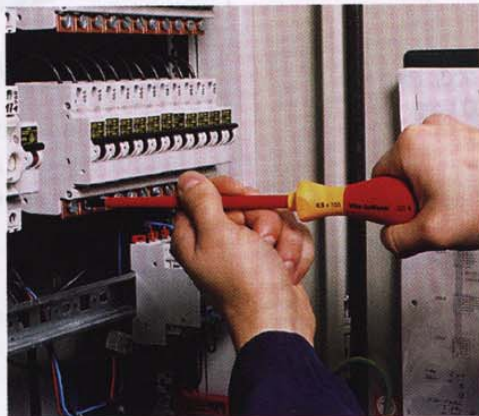

SoftFinish® electric Advantages:

- Insulation moulded directly onto blade
- Tested to the professional GS Standard
- Safety when working up to 1000 V AC and 1500 V DC
- Each screwdriver is individually tested in a water bath at 10.000 Volts according to DIN EN 60900 (IEC 900)
- Multi-component SoftFinish® handle provides maximum user comfort
- Ergonomically perfect handle design
- Imprinted screw symbol on handle end for fast identification