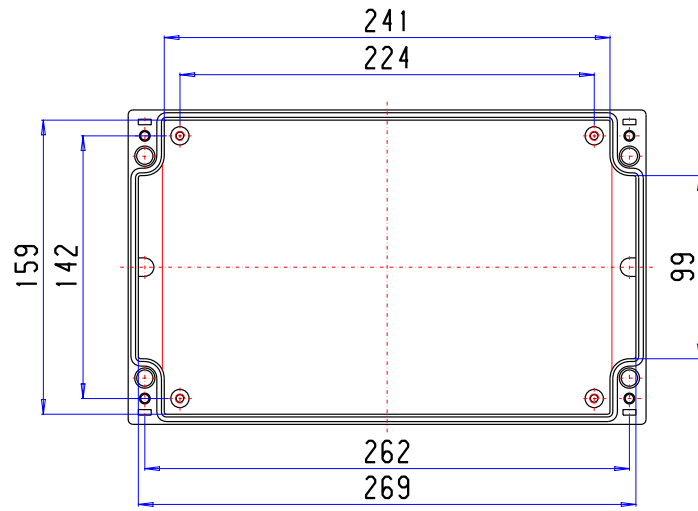

AC 172

X-ON Electronics

Largest Supplier of Electrical and Electronic Components

Click to view similar products for [rolec](#) manufacturer:

Other Similar products are found below :

[230.172.000](#) [190.112.000](#) [191.172.000](#)