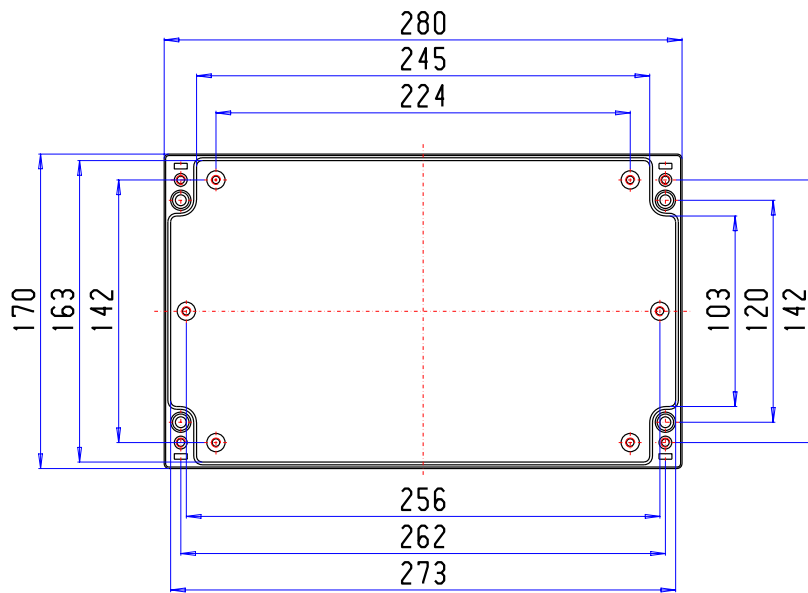

AC 172

X-ON Electronics

Largest Supplier of Electrical and Electronic Components

Click to view similar products for [rolec](#) manufacturer:

Other Similar products are found below :

[230.172.000](#) [190.112.000](#) [191.172.000](#)