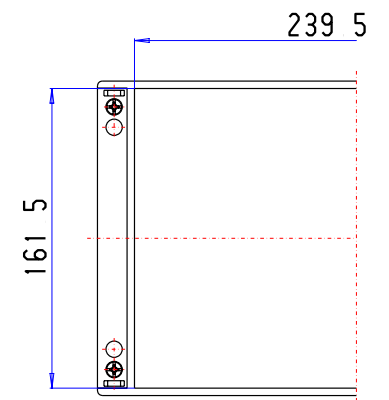

AC 172

X-ON Electronics

Largest Supplier of Electrical and Electronic Components

Click to view similar products for [rolec](#) manufacturer:

Other Similar products are found below :

[230.172.000](#) [190.112.000](#) [191.172.000](#)