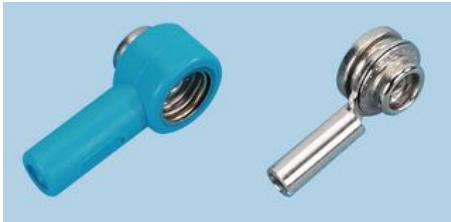

Earth bonding Point Adaptors

Insulated banana plug-to-crocodile clip

Insulated / Un-insulated stackable 10mm male/female stud-to-banana socket

Description	List No.	Order Code
Insulated crocodile clip	BG	370-3794
Insulated adaptor snap	AS-10	370-3800
Un-insulated adaptor snap	SS-10	370-3812