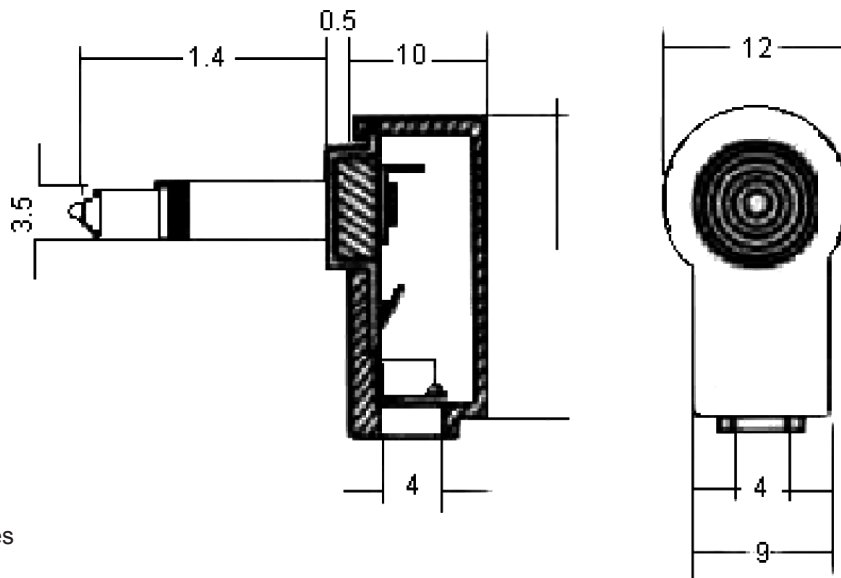

Plug

3.5mm Jack

pro-SIGNAL

Specifications:

Connector Type	: RCA / Phono
No. of Contacts	: 2
Gender	: Plug
Connector Colour	: Black
Contact Termination	: Solder
Pin Size	: 3.5mm
Connector Mounting	: Cable

Right Angle Mini. Plug

Dimensions : Millimetres

Part Number Table

Description	Part Number
Plug, 3.5mm Jack	MP-011LN

Important Notice : This data sheet and its contents (the "Information") belong to the members of the Premier Farnell group of companies (the "Group") or are licensed to it. No licence is granted for the use of it other than for information purposes in connection with the products to which it relates. No licence of any intellectual property rights is granted. The Information is subject to change without notice and replaces all data sheets previously supplied. The Information supplied is believed to be accurate but the Group assumes no responsibility for its accuracy or completeness, any error in or omission from it or for any use made of it. Users of this data sheet should check for themselves the Information and the suitability of the products for their purpose and not make any assumptions based on information included or omitted. Liability for loss or damage resulting from any reliance on the Information or use of it (including liability resulting from negligence or where the Group was aware of the possibility of such loss or damage arising) is excluded. This will not operate to limit or restrict the Group's liability for death or personal injury resulting from its negligence. pro-SIGNAL is the registered trademark of the Group. © Premier Farnell plc 2012.