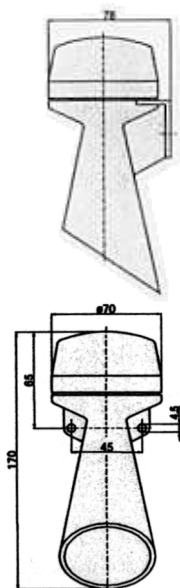

TECHNICAL DIAGRAMS

see page 117