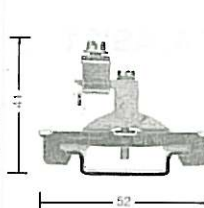

Earth Terminals Type EK Screw Clamp Connections

**EK 16/35
87A**

Thickness 12mm

**EK 35/35
143A**

Thickness 16mm

**EK 16/35
87A**

Thickness 8mm

Technical Data

Conductor size	Solid (mm ²)	2.5-16	6-16	2.5-16
	Stranded (mm ²)	4-16	6-35	4-16

Insulation stripping length (mm)	12	20	12
----------------------------------	----	----	----

Ordering Data

Moulding material	Polyamide (green/yellow)	Cat. No. 019016	Cat. No. 066146	Cat. No. 066040
	Mild steel			

Approvals

All Approvals are listed in Approvals Section

Terminal Rail (2m)

	Type	Cat. No.	Type	Cat. No.	Type	Cat. No.
 Steel 35 x 7.5mm	TS 35	038340	TS 35	038340	TS 35	038340
Steel 35 x 7.5mm (M6 Slots)	TS 35	067620	TS 35	067620	TS 35	067620
Steel 35 x 15mm	TS 35	049800	TS 35	049800	TS 35	049800