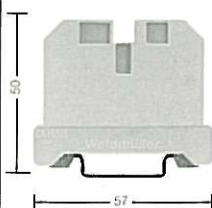

Earth Terminals Type EK Screw Clamp Connections

**EK 16/35
87A**

Thickness 12mm

**EK 35/35
143A**

Thickness 16mm

**EK 16/35
87A**

Thickness 8mm

Technical Data

Conductor size	Solid (mm ²)	2.5-16	6-16	2.5-16
	Stranded (mm ²)	4-16	6-35	4-16

Insulation stripping length (mm)	12	20	12
----------------------------------	----	----	----

Ordering Data

Moulding material	Polyamide (green/yellow)	Cat. No. 019016	Cat. No. 066146	Cat. No. 066040
	Mild steel			

Approvals

All Approvals are listed in Approvals Section

Terminal Rail (2m)

	Type	Cat. No.	Type	Cat. No.	Type	Cat. No.
 Steel 35 x 7.5mm	TS 35	038340	TS 35	038340	TS 35	038340
Steel 35 x 7.5mm (M6 Slots)	TS 35	067620	TS 35	067620	TS 35	067620
Steel 35 x 15mm	TS 35	049800	TS 35	049800	TS 35	049800