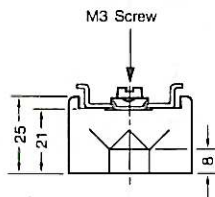

Rail Support Block

Melamine	SH 2	049492	SH 2	049492	SH 2	049492

Marking Tags

All marking systems are shown in Section 11	DEKAFIX – Section 11	DEKAFIX – Section 11	DEKAFIX – Section 11

For additional accessories see Section 11