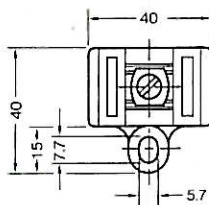

Conductor size	Solid (mm ²)	2.5-16	6-16	2.5-16
	Stranded (mm ²)	4-16	6-35	4-16

Insulation stripping length (mm)	12	20	12
----------------------------------	----	----	----

Ordering Data

Moulding material	Polyamide (green/yellow)	Cat. No. 019016	Cat. No. 066146	Cat. No. 066040
	Mild steel			

Approvals

All Approvals are listed in Approvals Section

Terminal Rail (2m)

	Type	Cat. No.	Type	Cat. No.	Type	Cat. No.
 Steel 35 x 7.5mm	TS 35	038340	TS 35	038340	TS 35	038340
Steel 35 x 7.5mm (M6 Slots)	TS 35	067620	TS 35	067620	TS 35	067620
Steel 35 x 15mm	TS 35	049800	TS 35	049800	TS 35	049800

Rail Support Block

Melamine	SH 2	049492	SH 2	049492	SH 2	049492
----------	------	--------	------	--------	------	--------

Marking Tags

All marking systems are shown in Section 11	DEKAFIX – Section 11	DEKAFIX – Section 11	DEKAFIX – Section 11
---	----------------------	----------------------	----------------------