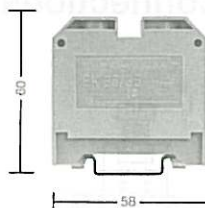

Earth Terminals Type EK Screw Clamp Connections

**EK 16/35
87A**

Thickness 12mm

**EK 35/35
143A**

Thickness 16mm

**EK 16/35
87A**

Thickness 8mm

Technical Data

Conductor size	Solid (mm ²)	2.5-16	6-16	2.5-16
	Stranded (mm ²)	4-16	6-35	4-16

Insulation stripping length (mm)	12	20	12
----------------------------------	----	----	----

Ordering Data

Moulding material	Polyamide (green/yellow)	Cat. No. 019016	Cat. No. 066146	Cat. No. 066040
	Mild steel			

Approvals

All Approvals are listed in Approvals Section

Terminal Rail (2m)

	Type	Cat. No.	Type	Cat. No.	Type	Cat. No.
 Steel 35 x 7.5mm	TS 35	038340	TS 35	038340	TS 35	038340
Steel 35 x 7.5mm (M6 Slots)	TS 35	067620	TS 35	067620	TS 35	067620
Steel 35 x 15mm	TS 35	049800	TS 35	049800	TS 35	049800

Rail Support Block

Melamine	SH 2	049492	SH 2	049492	SH 2	049492
----------	------	--------	------	--------	------	--------

Marking Tags

All marking systems are shown in Section 11	DEKAFIX – Section 11	DEKAFIX – Section 11	DEKAFIX – Section 11
---	----------------------	----------------------	----------------------