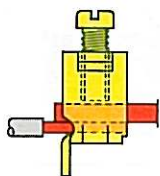

Earth Terminals Type EK Screw Clamp Connections

**EK 16/35
87A**

Thickness 12mm

**EK 35/35
143A**

Thickness 16mm

**EK 16/35
87A**

Thickness 8mm

Technical Data

Conductor size	Solid (mm ²)	2.5-16	6-16	2.5-16
	Stranded (mm ²)	4-16	6-35	4-16

Insulation stripping length (mm)	12	20	12
----------------------------------	----	----	----

Ordering Data

Moulding material	Polyamide (green/yellow)	Cat. No. 019016	Cat. No. 066146	Cat. No. 066040
	Mild steel			

Approvals

All Approvals are listed in Approvals Section

Terminal Rail (2m)

	Type	Cat. No.	Type	Cat. No.	Type	Cat. No.
 Steel 35 x 7.5mm	TS 35	038340	TS 35	038340	TS 35	038340
Steel 35 x 7.5mm (M6 Slots)	TS 35	067620	TS 35	067620	TS 35	067620
Steel 35 x 15mm	TS 35	049800	TS 35	049800	TS 35	049800