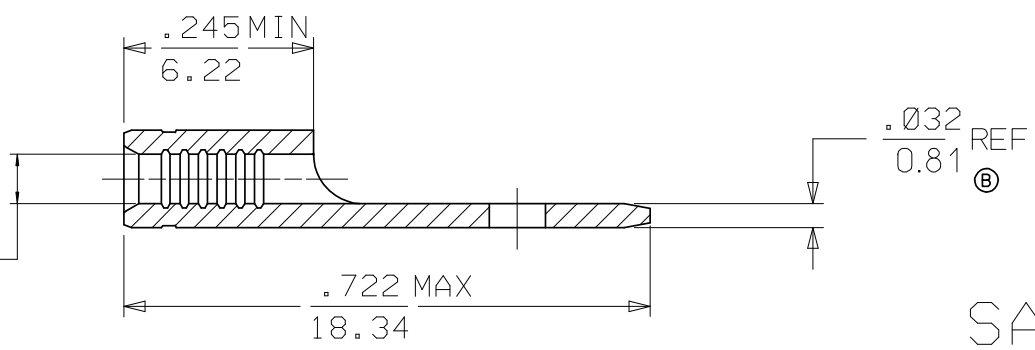

MATERIAL NO.	ENGINEERING NO.	DESCRIPTION
190220018	MCT-1	ZINC CHROMATE PLATED
190220057 (B)	SPL-0040	TIN PLATED
190220026	MCT-1T	ZINC CHROMATE PLATED, TAPE MOUNTED

TAPE MOUNTING LOCATION FOR 190220026, MCT-1T

SALES DRAWING

- (B) NOTES:
1. MATERIAL: BRASS
  2. FINISH: SEE CHART
  3. WIRE SIZE: 16-14 AWG (1.23-1.94 mm<sup>2</sup>)
  4. TAB DIMENSIONS CONFORM TO UL310 SPECIFICATIONS.
  5. PART IS ROHS COMPLIANT.

DEL. NO.: ADD TIN PARTS EC. NO.: ETC2007-0081	DRW. DATE: 2008/01/28 CHKD.: JMACNEIL APPR.: JMACNEIL	REV. DESCRIPTION	QUALITY SYMBOLS ▽=0 ▽=0	GENERAL TOLERANCES (UNLESS SPECIFIED)		DIMENSION STYLE IN/MM		SCALE 4:1	DESIGN UNITS INCH	THIRD ANGLE PROJECTION	
				mm	INCH	DRAWN BY R. STONE	DATE 2007/08/14	TITLE MALE CONNECTOR TERMINAL .250 X .032 TAB KRIMPTITE			
B	REV.			4 PLACES	± .005	± .005	CHECKED BY J. MACNEIL	DATE 2007/08/16	MOLEX INCORPORATED DOCUMENT NO. SD-19022-011		
				3 PLACES	± .005	± .005	APPROVED BY J. MACNEIL	DATE 2007/08/16			
				2 PLACES	± 0.13	± .01	THIS DRAWING CONTAINS INFORMATION THAT IS PROPRIETARY TO MOLEX INCORPORATED AND SHOULD NOT BE USED WITHOUT WRITTEN PERMISSION				
				1 PLACE	± 0.25	± .01					
				ANGULAR ± 1/2°							
				DRAFT WHERE APPLICABLE MUST REMAIN WITHIN DIMENSIONS		SEE CHART					