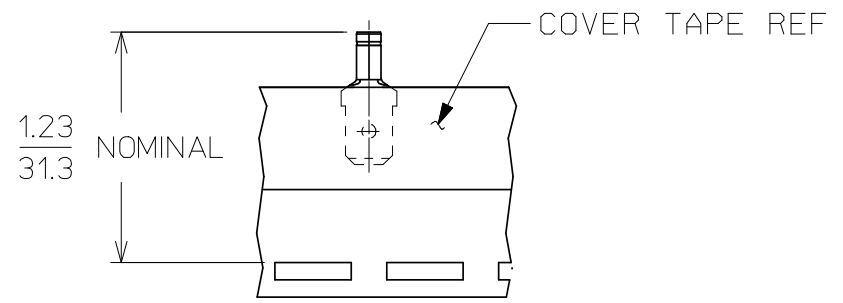

MATERIAL NO.	ENGINEERING NO.	DESCRIPTION
190220018	MCT-1	ZINC CHROMATE PLATED
190220057 (B)	SPL-0040	TIN PLATED
190220026	MCT-1T	ZINC CHROMATE PLATED, TAPE MOUNTED

TAPE MOUNTING LOCATION FOR 190220026, MCT-1T

SALES DRAWING

- (B) NOTES:
1. MATERIAL: BRASS
  2. FINISH: SEE CHART
  3. WIRE SIZE: 16-14 AWG (1.23-1.94 mm<sup>2</sup>)
  4. TAB DIMENSIONS CONFORM TO UL310 SPECIFICATIONS.
  5. PART IS ROHS COMPLIANT.

DEL. NO.: ADD TIN PARTS EC. NO.: ETC2007-0081	DRW. DATE: 2008/01/28 CHKD.: JMACNEIL APPR.: JMACNEIL	REV. DESCRIPTION	QUALITY SYMBOLS ▽=0 ▽=0	GENERAL TOLERANCES (UNLESS SPECIFIED)		DIMENSION STYLE IN/MM		SCALE 4:1	DESIGN UNITS INCH	THIRD ANGLE PROJECTION	
				mm	INCH	DRAWN BY R. STONE	DATE 2007/08/14	TITLE MALE CONNECTOR TERMINAL .250 X .032 TAB KRIMPTITE			
B	REV.			4 PLACES	± .005	± .005	CHECKED BY J. MACNEIL	DATE 2007/08/16	MOLEX INCORPORATED DOCUMENT NO. SD-19022-011		
				3 PLACES	± .005	± .005	APPROVED BY J. MACNEIL	DATE 2007/08/16			
				2 PLACES	± 0.13	± .01	THIS DRAWING CONTAINS INFORMATION THAT IS PROPRIETARY TO MOLEX INCORPORATED AND SHOULD NOT BE USED WITHOUT WRITTEN PERMISSION				
				1 PLACE	± 0.25	± .01					
				ANGULAR ± 1/2°							
				DRAFT WHERE APPLICABLE MUST REMAIN WITHIN DIMENSIONS		SEE CHART					