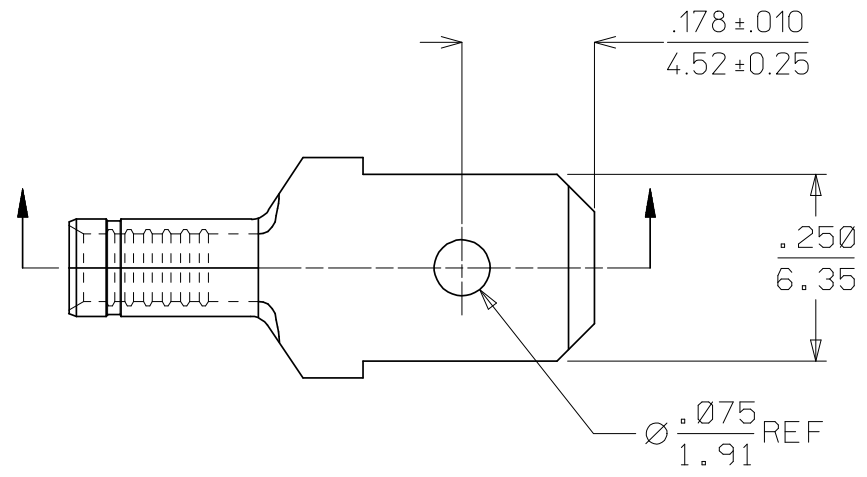

MATERIAL NO.	ENGINEERING NO.	DESCRIPTION
190220018	MCT-1	ZINC CHROMATE PLATED
190220057 (B)	SPL-0040	TIN PLATED
190220026	MCT-1T	ZINC CHROMATE PLATED, TAPE MOUNTED

TAPE MOUNTING LOCATION FOR 190220026, MCT-1T

SALES DRAWING

- (B) NOTES:
1. MATERIAL: BRASS
  2. FINISH: SEE CHART
  3. WIRE SIZE: 16-14 AWG (1.23-1.94 mm<sup>2</sup>)
  4. TAB DIMENSIONS CONFORM TO UL310 SPECIFICATIONS.
  5. PART IS ROHS COMPLIANT.

DEL. NO.: ADD TIN PARTS EC. NO.: ETC2007-0081	DRW. DATE: 2008/01/28 CHKD.: JMACNEIL APPR.: JMACNEIL	REV. DESCRIPTION	QUALITY SYMBOLS ▽=0 ▽=0	GENERAL TOLERANCES (UNLESS SPECIFIED)		DIMENSION STYLE IN/MM		SCALE 4:1	DESIGN UNITS INCH	THIRD ANGLE PROJECTION	
				mm	INCH	DRAWN BY R. STONE	DATE 2007/08/14	TITLE MALE CONNECTOR TERMINAL .250 X .032 TAB KRIMPTITE			
B	REV.			4 PLACES	± .005	± .005	CHECKED BY J. MACNEIL	DATE 2007/08/16	MOLEX INCORPORATED DOCUMENT NO. SD-19022-011		
				3 PLACES	± .005	± .005	APPROVED BY J. MACNEIL	DATE 2007/08/16			
				2 PLACES	± 0.13	± .01	THIS DRAWING CONTAINS INFORMATION THAT IS PROPRIETARY TO MOLEX INCORPORATED AND SHOULD NOT BE USED WITHOUT WRITTEN PERMISSION				
				1 PLACE	± 0.25	± .01					
				ANGULAR ± 1/2°							
				DRAFT WHERE APPLICABLE MUST REMAIN WITHIN DIMENSIONS		SEE CHART					