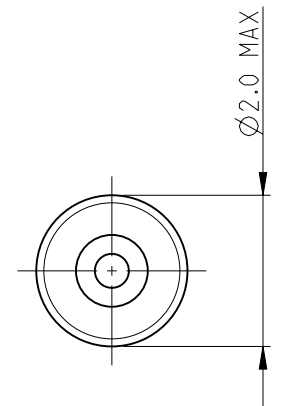

FOR FURTHER INFORMATION SEE DATA SHEET FOR SERIES LR, METAL FILM FIXED RESISTORS

RoHS Compliant

<small>THIS DRAWING IS A CONTROLLED DOCUMENT FOR TYCO ELECTRONICS CORPORATION IT IS SUBJECT TO CHANGE AND THE CONTROLLING ENGINEERING ORGANIZATION SHOULD BE CONTACTED FOR THE LATEST REVISION.</small>		DWN MAHARUDRA 25-SEP-09 CHK ALLAN.P 25-SEP-09 APVD STEPHEN.P 25-SEP-09	Tyco Electronics Corporation Dorcan, Swindon, SN3 5HH
DIMENSIONS: mm	TOLERANCES UNLESS OTHERWISE SPECIFIED: 0 PLC ± 0.2 1 PLC ± 0.1 2 PLC ± - 3 PLC ± - 4 PLC ± - ANGLES ± 5°	PRODUCT SPEC - APPLICATION SPEC - WEIGHT -	NAME METAL FILM FIXED RESISTORS SERIES LR0204
MATERIAL -	FINISH -	SIZE A3 CAGE CODE 00779 DRAWING NO C-1614982	RESTRICTED TO -
CUSTOMER DRAWING		SCALE 10:1	SHEET 1 OF 1 REV BA