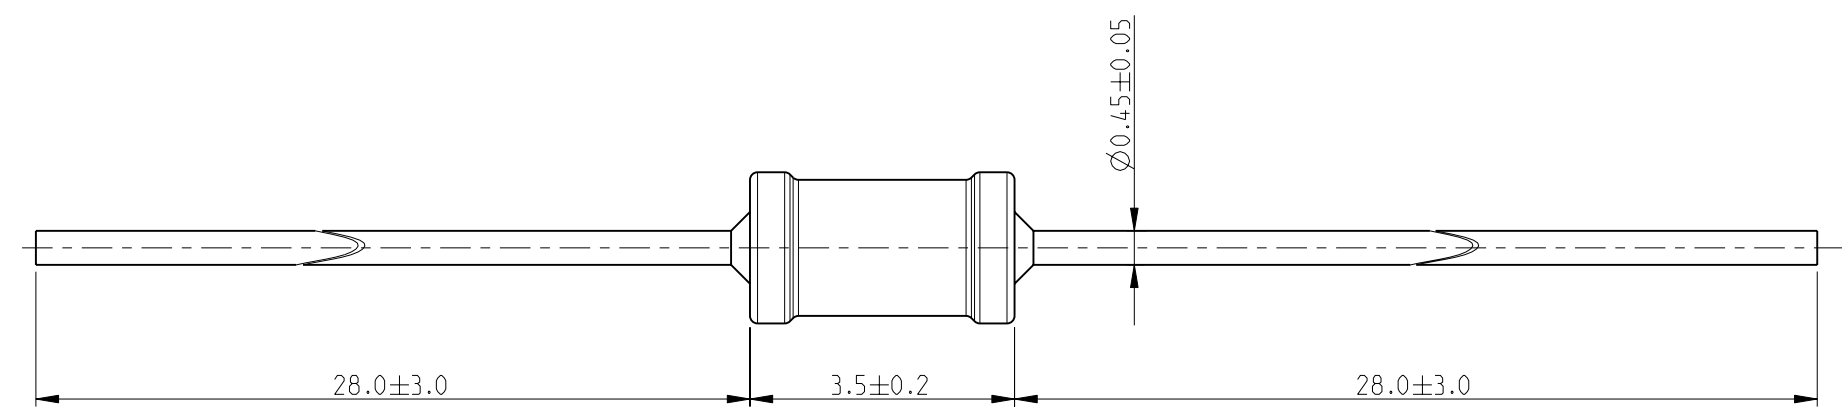

FOR FURTHER INFORMATION SEE DATA SHEET FOR SERIES LR, METAL FILM FIXED RESISTORS

RoHS Compliant

<small>THIS DRAWING IS A CONTROLLED DOCUMENT FOR TYCO ELECTRONICS CORPORATION IT IS SUBJECT TO CHANGE AND THE CONTROLLING ENGINEERING ORGANIZATION SHOULD BE CONTACTED FOR THE LATEST REVISION.</small>		DWN MAHARUDRA 25-SEP-09 CHK ALLAN.P 25-SEP-09 APVD STEPHEN.P 25-SEP-09	Tyco Electronics Corporation Dorcan, Swindon, SN3 5HH
DIMENSIONS: mm	TOLERANCES UNLESS OTHERWISE SPECIFIED: 0 PLC ± 0.2 1 PLC ± 0.1 2 PLC ± - 3 PLC ± - 4 PLC ± - ANGLES ± 5°	PRODUCT SPEC - APPLICATION SPEC - WEIGHT -	NAME METAL FILM FIXED RESISTORS SERIES LR0204
MATERIAL -	FINISH -	SIZE A3 CAGE CODE 00779 DRAWING NO C-1614982	RESTRICTED TO -
CUSTOMER DRAWING		SCALE 10:1	SHEET 1 OF 1 REV BA