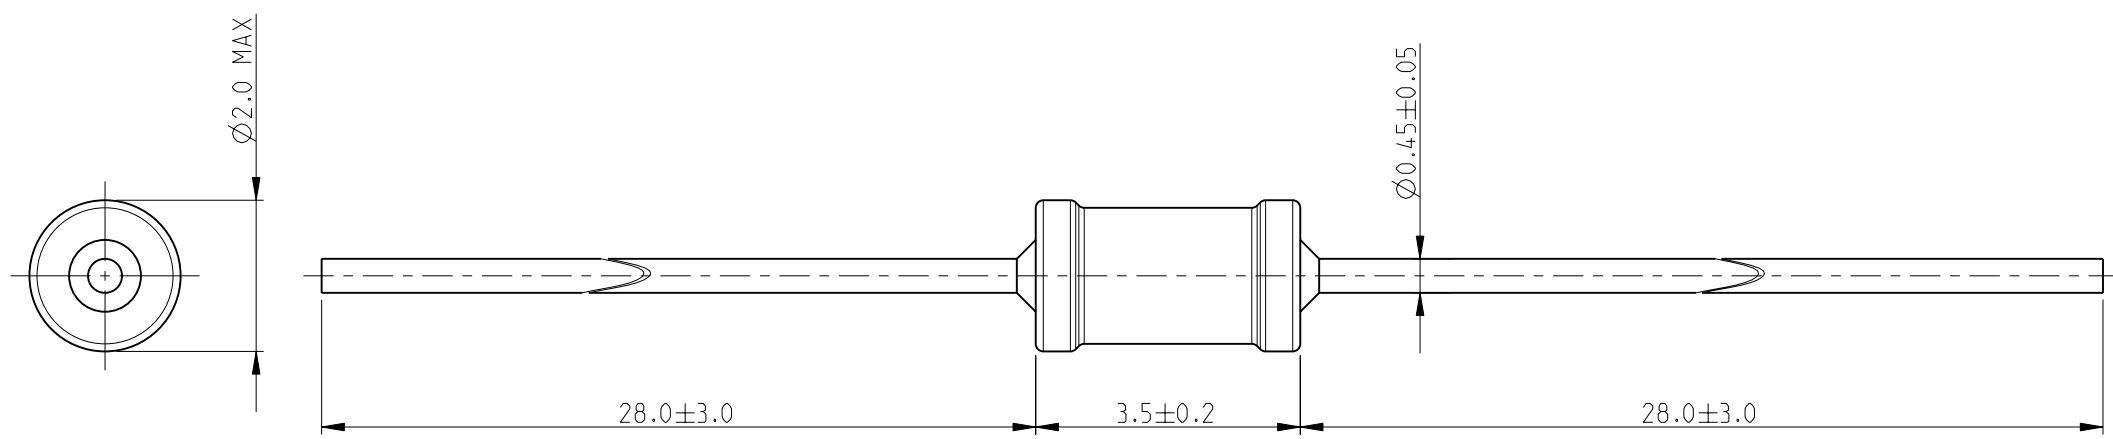

FOR FURTHER INFORMATION SEE DATA SHEET FOR
 SERIES LR, METAL FILM FIXED RESISTORS

RoHS Compliant

<small>THIS DRAWING IS A CONTROLLED DOCUMENT FOR TYCO ELECTRONICS CORPORATION IT IS SUBJECT TO CHANGE AND THE CONTROLLING ENGINEERING ORGANIZATION SHOULD BE CONTACTED FOR THE LATEST REVISION.</small>		DWN MAHARUDRA 05-OCT-09 CHK ALLAN.P 05-OCT-09 APVD STEPHEN.P 05-OCT-09		Tyco Electronics Corporation Dorcan, Swindon, SN3 5HH	
DIMENSIONS: mm		TOLERANCES UNLESS OTHERWISE SPECIFIED: 0 PLC ± 0.2 1 PLC ± 0.1 2 PLC ± - 3 PLC ± - 4 PLC ± - ANGLES ± 5°		NAME METAL FILM FIXED RESISTORS SERIES LR0204	
MATERIAL -		FINISH -		PRODUCT SPEC - APPLICATION SPEC - WEIGHT -	
CUSTOMER DRAWING				SIZE A3 CAGE CODE 00779 DRAWING NO C-1622218	RESTRICTED TO -
SCALE 10:1				SHEET 1 OF 1	REV BA