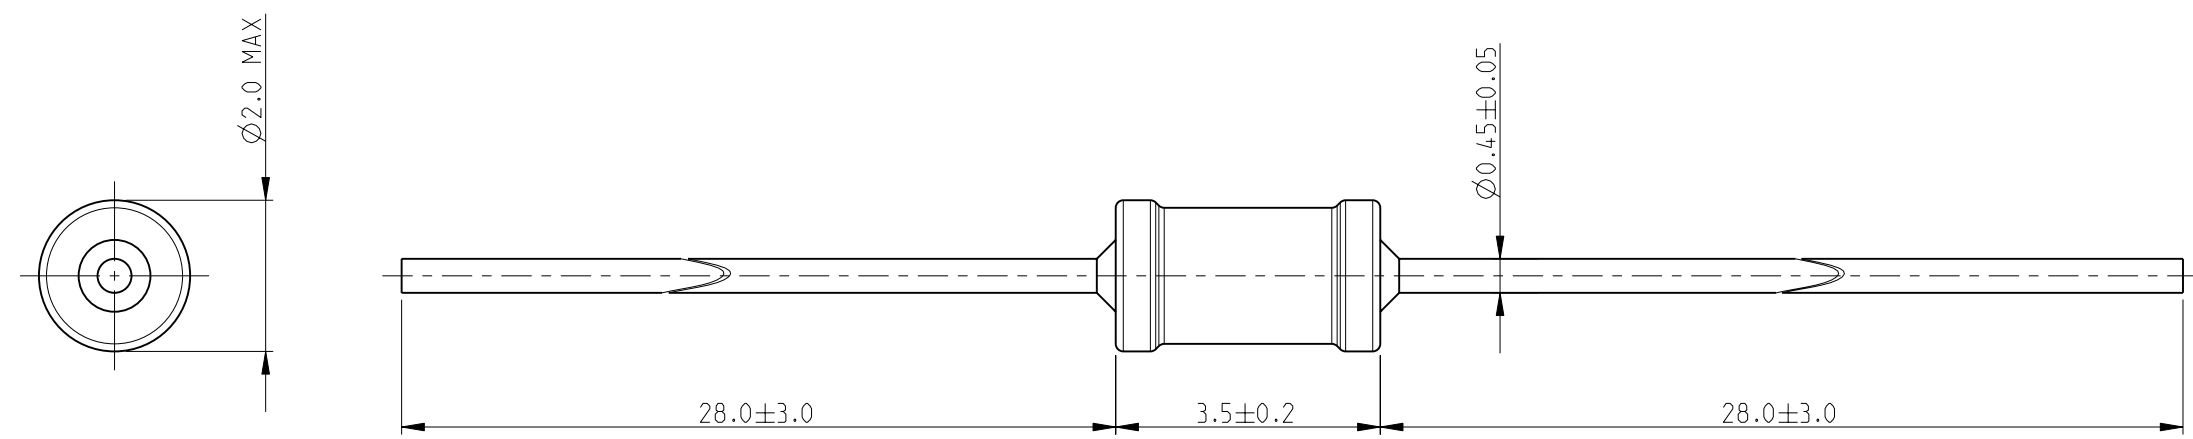

FOR FURTHER INFORMATION SEE DATA SHEET FOR SERIES LR, METAL FILM FIXED RESISTORS

RoHS Compliant

<small>THIS DRAWING IS A CONTROLLED DOCUMENT FOR TYCO ELECTRONICS CORPORATION IT IS SUBJECT TO CHANGE AND THE CONTROLLING ENGINEERING ORGANIZATION SHOULD BE CONTACTED FOR THE LATEST REVISION.</small>		DWN MAHARUDRA 05-OCT-09 CHK ALLAN.P 05-OCT-09 APVD STEPHEN.P 05-OCT-09	Tyco Electronics Corporation Dorcan, Swindon, SN3 5HH
DIMENSIONS: mm	TOLERANCES UNLESS OTHERWISE SPECIFIED: 0 PLC ± 0.2 1 PLC ± 0.1 2 PLC ± - 3 PLC ± - 4 PLC ± - ANGLES ± 5°	PRODUCT SPEC - APPLICATION SPEC - WEIGHT -	NAME METAL FILM FIXED RESISTORS SERIES LR0204
MATERIAL -	FINISH -	SIZE A3	CAGE CODE 00779 DRAWING NO C-1622262 RESTRICTED TO -
CUSTOMER DRAWING		SCALE 10:1	SHEET 1 OF 1 REV BA