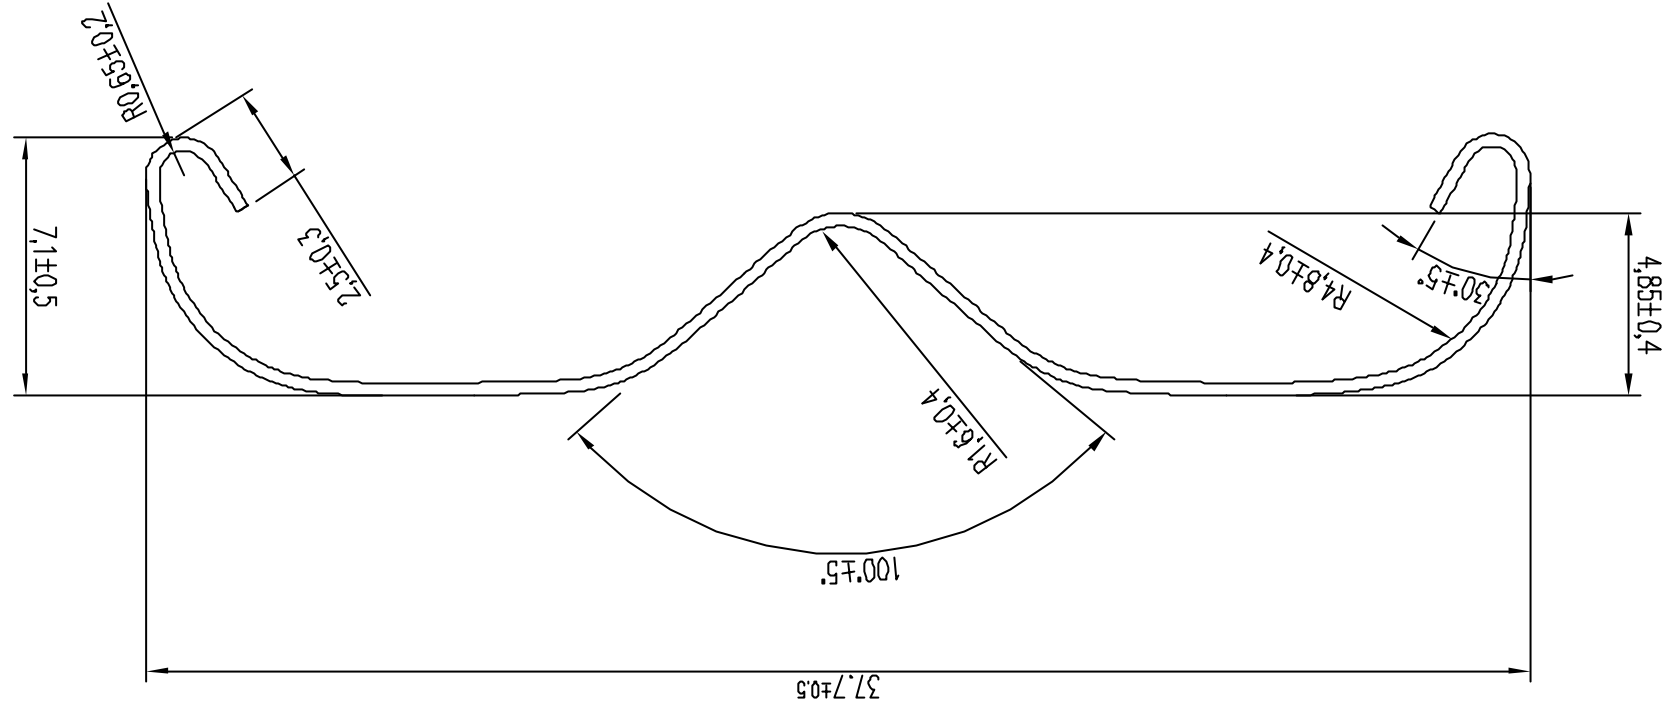

COMPANY WITH QUALITY SYSTEM CERTIFIED BY DNV ISO 9001

Dr n.	MATERIAL EN10132-4 CB75 0,35 x 4
Factor	GENERAL TOLERANCES
Perim.	
Area	mm ² FINISH See note
Weight	
Note	Znatura bianca alta resistenza Zn high resistance plated Trattamento termico BONIFICA 42-46 HRC all dimensions in mm
Drawn	S. Melotto
Check	

SPECIFICHE DI CARICO:
 Componente spessore 4,0 mm forza F=20N min
 Componente spessore 4,5 mm forza F=25N min
 Componente spessore 5,0 mm forza F=30N min

CHARGE SPECIFICATIONS:
 Thickness Component 4,0 mm force F=20N min
 Thickness Component 4,5 mm force F=25N min
 Thickness Component 5,0 mm force F=30N min