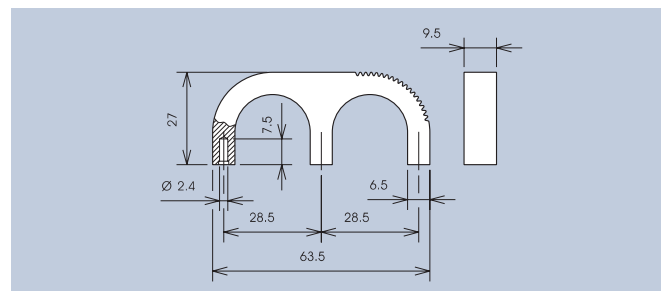

Befestigung mit M5 Senkkopfschrauben.
 Fastening with M5 countersunk screws.

Material: Griff PA66 glasfaserverstärkt
 siehe Tabelle

Easy and quick to install. For the operation with one, two or three fingers. Main application area are racks.

Technical Data
 Material Handle PA66 fibreglass-reinforced
 Carrying capacity see schedule

Carrying handle, easy and quick to install. To be operated with one, two or three fingers. The main application area are racks.

3210.1003 / 3210.1004

Belastbarkeit Carrying capacity	Art.-Nr.
250N	3210.1003
250N	3210.1004
400N	3210.2003
400N	3210.2004
400N	3210.3003
400N	3210.3004

Fastening with screws \varnothing 3 mm and washers DIN 125.
 Fastening with screws \varnothing 3 mm and washers DIN 125.