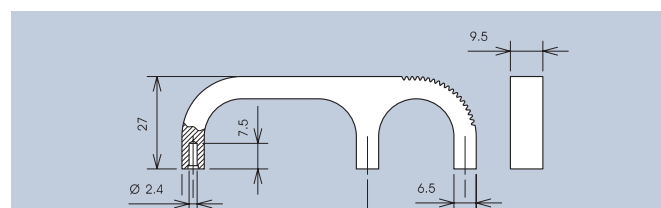

3210.2003 / 3210.2004