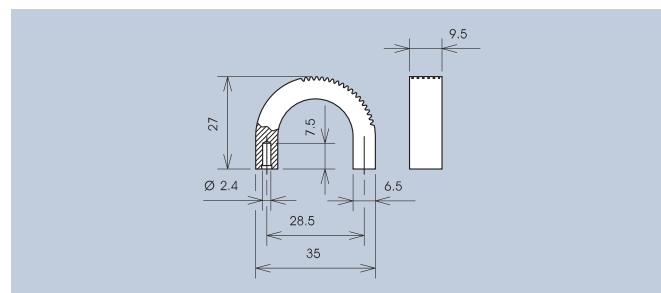

Befestigung mit M5 Senkkopfschrauben.
 Fastening with M5 countersunk screws.

Material: Griff PA66 glasfaserverstärkt
 siehe Tabelle

Easy and quick to install. For the operation with one, two or three fingers. Main application area are racks.

Technical Data
 Material Handle PA66 fibreglass-reinforced
 Carrying capacity see schedule

Carrying handle, easy and quick to install. To be operated with one, two or three fingers. The main application area are racks.