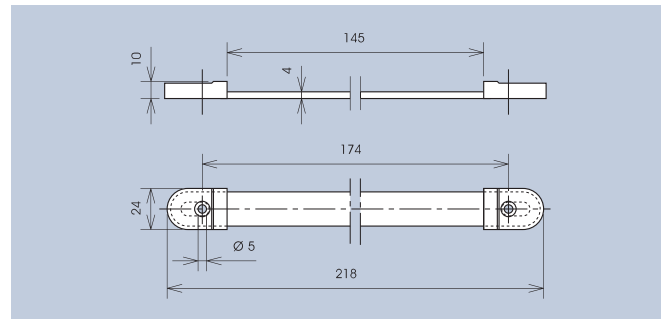

Stoff Tragegriffe

Material: Griff Weichplastik schwarz
 Cover caps Thermoplast schwarz
 Carrying capacity 250N
 Carrying handle with inside steel spring for the carrying of devices, suitcases, etc.

Art.-Nr. 3347.1001

Plastic Carrying Handles

Technical Data
 Material Handle soft plastic black
 Cover caps thermoplastic black
 Carrying capacity 250N
 Carrying handle with inside steel spring for the carrying of devices, suitcases, etc.

Befestigung mit M5 Senkkopfschrauben.
 Fastening with M5 countersunk screws.

Material: Griff PA66 glasfaserverstärkt
 siehe Tabelle

Easy and quick to install. For the operation with one, two or three fingers. Main application area are racks.

Technical Data
 Material Handle PA66 fibreglass-reinforced
 Carrying capacity see schedule

Carrying handle, easy and quick to install. To be operated with one, two or three fingers. The main application area are racks.