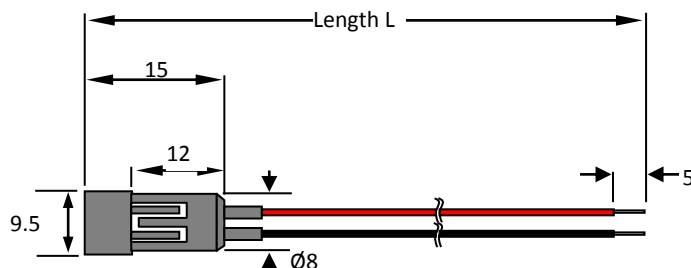

Part Number:

T01XXXX

Type	Size	Rating	Description
LED	8mm	Various	Recessed Bezel LED with flying leads

All dimensions in mm.

Part no.	Diameter	Length L	Colour	Volts	LED
T010005	8	500	red	NO RES	standard
T010009	8	900	red	NO RES	standard
T010015	8	500	green	NO RES	standard
T010019	8	900	green	NO RES	standard
T010025	8	500	yellow	NO RES	standard
T010029	8	900	yellow	NO RES	standard
T010105	8	500	red	6DC	standard
T010115	8	500	green	6DC	standard
T010125	8	500	yellow	6DC	standard
T010205	8	500	red	12DC	standard
T010209	8	900	red	12DC	standard
T010215	8	500	green	12DC	standard
T010219	8	900	green	12DC	standard
T010225	8	500	yellow	12DC	standard
T010229	8	900	yellow	12DC	standard
T010305	8	500	red	24DC	standard
T010309	8	900	red	24DC	standard
T010315	8	500	green	24DC	standard
T010319	8	900	green	24DC	standard
T010325	8	500	yellow	24DC	standard
T010329	8	900	yellow	24DC	standard
T011005	8	500	red	3.5-13DC	flashing
T011009	8	900	red	3.5-13DC	flashing
T011015	8	500	green	3.5-13DC	flashing
T011019	8	900	green	3.5-13DC	flashing
T011025	8	500	yellow	3.5-13DC	flashing
T011029	8	900	yellow	3.5-13DC	flashing
T011305	8	500	red	24DC	flashing
T011309	8	900	red	24DC	flashing
T011315	8	500	green	24DC	flashing
T011319	8	900	green	24DC	flashing
T011325	8	500	yellow	24DC	flashing
T011329	8	900	yellow	24DC	flashing