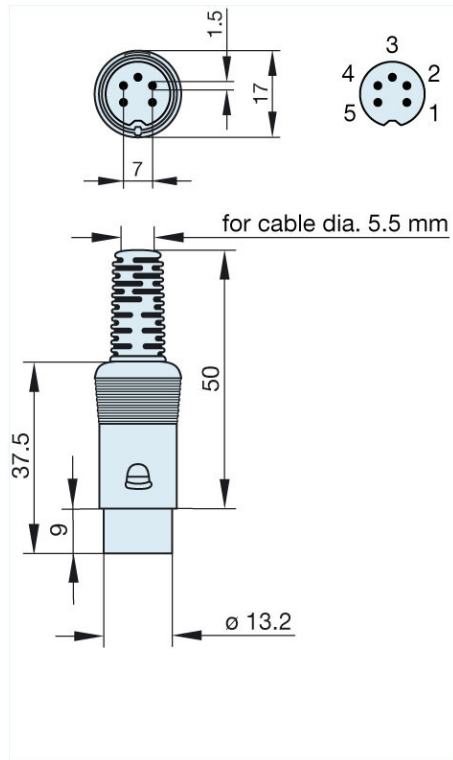

Picture
Drawing

Belden Deutschland GmbH
Im Gewerbepark 2
58579 Schalksmühle
Germany
Phone: +49 7127/14-1806
E-Mail: icos-sales@belden.com

The information published in the websites has been compiled as carefully as possible. It is subject to alteration without notice in technical as well as in price-related/commercial respect. The complete information and data were available on user documentation. Mandatory information can only be obtained by a concrete query.