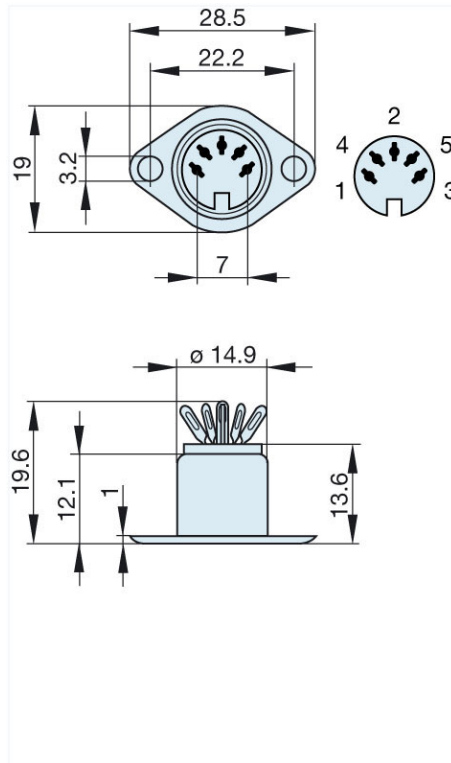

Picture
Drawing

Belden Deutschland GmbH
Im Gewerbepark 2
58579 Schalksmühle
Germany
Phone: +49 7127/14-1806
E-Mail: icos-sales@belden.com

The information published in the websites has been compiled as carefully as possible. It is subject to alteration without notice in technical as well as in price-related/commercial respect. The complete information and data were available on user documentation. Mandatory information can only be obtained by a concrete query.