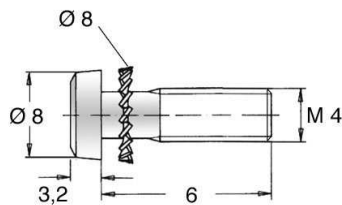

Sems Screw Form Z 7 Pan Head D7985Z M4x06 Steel zinc pl
81.58.423

Product No. **81.58.423**

Type	Screw Assemblies
Thread	M4
Length	6.00 mm
Model	with serrated lock washer
Design	Hex-Drive-Z Pozidriv
Material	Steel
Plating	Zinc (clear chromate blue)
Specials	Washer Dia. 8.0 mm
Head Dia.	8.00 mm
Head Height	3.20 mm
RoHS II compliant	yes